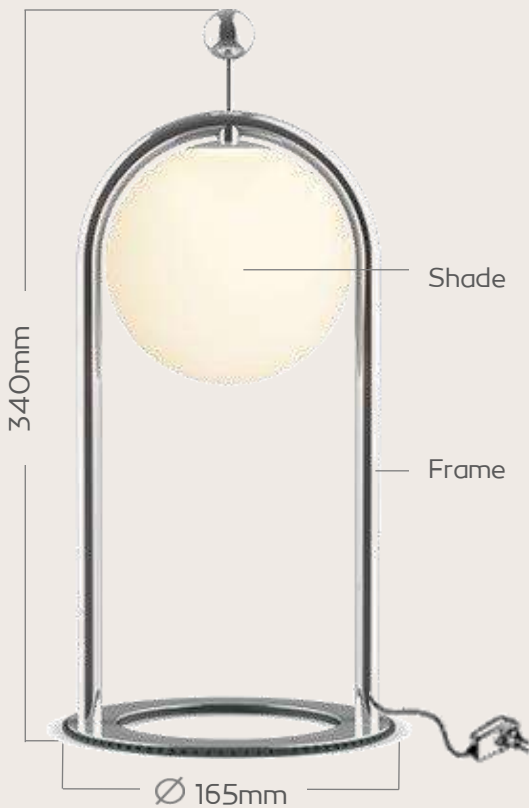

Code	C235
Power (Watts)	5W
Color Temperature	3000K
Body Material	Steel
Lamp Shade	Glass
CRI \geq	90
Adapter	5V 2A
Dimmable	Touch Dimming Control
Body Color	Chrome

Flicker-free

No Blue Light

High-CRI

Touch Dimming