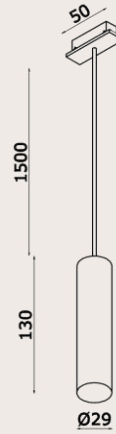

Code	LC190
Input Voltage	DC 48V
Power(Watts)	5.4W
Lumen	292.4lm
Beam Angle	30°
Light Source	TEEN LED
Color Temperature	3000K
CRI ≥	90
IP level	IP20
Main Material	Aluminum
Body Color	Black
Class	<input type="checkbox"/> I <input type="checkbox"/> II <input checked="" type="checkbox"/> III

Optic Data

Luminous Intensity Distribution Curve