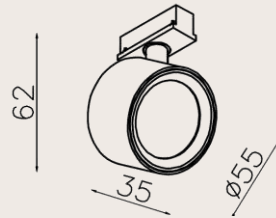

Code	LC191 (180 ° Rotational)
Input Voltage	DC 48V
Power(Watts)	5W
Lumen	477.9lm
Beam Angle	19°
Light Source	TEEN LED
Color Temperature	3000K
CRI ≥	90
IP level	IP20
Main Material	Aluminum
Body Color	Black
Class	<input type="checkbox"/> I <input type="checkbox"/> II <input checked="" type="checkbox"/> III

Adjustable Beam Angle

Optic Data

Luminous Intensity Distribution Curve