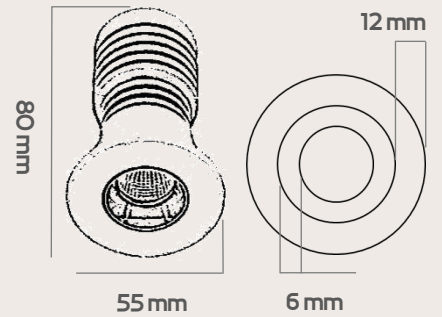

Code	N1020
Cut Out	45 mm
Power(Watts)	8W
Lumen	528.5lm
Light Source	CREE COB 1306C
Beam Angle	30°
Color Temperature	2700K
CRI \geq	90
IP Level	20
Main Material	Aluminum
Reflector Color	Matt & Shining Black / Gold
Body Color	Black / White