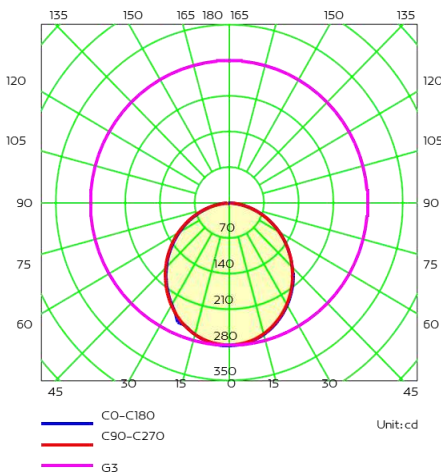

Code	T131 (BLK)		
Input Voltage	DC48 350MA		
Power(Watts)	11W		
Lumen	783lm		
Lamp holder	Aluminum PCB		
Light Source	Bridgelux 2835		
Beam Angle	110°		
Color Temperature	3000K		
CRI ≥	80		
IP level	IP20		
Main Material	Aluminum		
Body Color	BLK		
Wire connection way	Track Adaptor		
Class	<input type="checkbox"/> I	<input type="checkbox"/> II	<input checked="" type="checkbox"/> III
Certificates	CE . ROHS		

Optic Data

Luminous Intensity Distribution Curve

AAI Figure