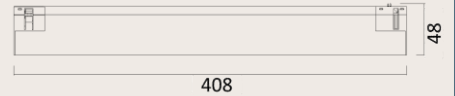

Code	T131 (BLK)		
Input Voltage	DC48 350MA		
Power(Watts)	11W		
Lumen	783lm		
Lamp holder	Aluminum PCB		
Light Source	Bridgelux 2835		
Beam Angle	110°		
Color Temperature	3000K		
CRI ≥	80		
IP level	IP20		
Main Material	Aluminum		
Body Color	BLK		
Wire connection way	Track Adaptor		
Class	<input type="checkbox"/> I	<input type="checkbox"/> II	<input checked="" type="checkbox"/> III
Certificates	CE . ROHS		