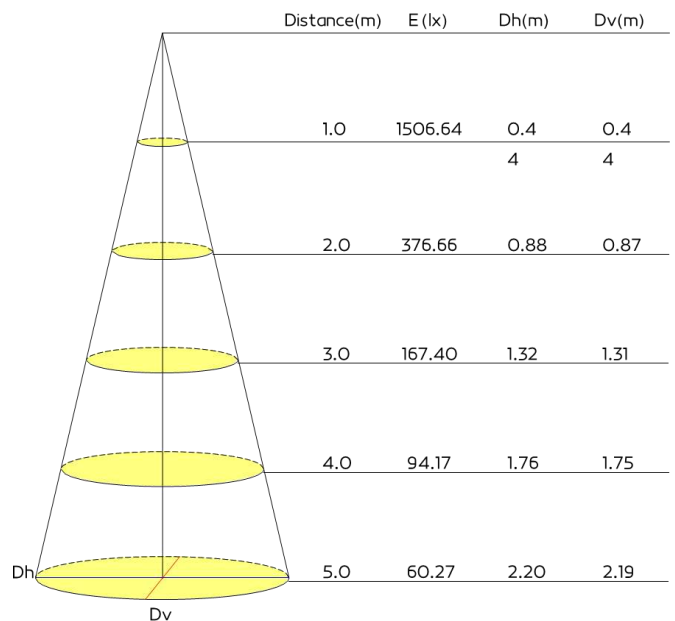

Code	T152
Input Voltage	DC42 100MA
Power(Watts)	4W
Lumen	297.8lm
Lamp holder	Ceramic PCB
Light Source	Bridgelux V4 HD
Beam Angle	24°
Color Temperature	3000K
CRI ≥	80
IP level	IP20
Main Material	Brass
Wire connection way	Track Adaptor
Class	<input type="checkbox"/> I <input type="checkbox"/> II <input checked="" type="checkbox"/> III
Certificates	CE . ROHS
Dimmable	Optional

Optic Data

Luminous Intensity Distribution Curve

AAI Figure

Beam Angle: H24.8 V24.7 Field Angle: H41.5 V41.5