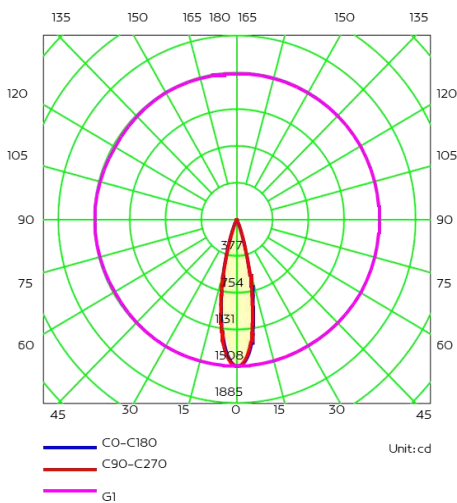

Code	T152
Input Voltage	DC42 100MA
Power(Watts)	4W
Lumen	297.8lm
Lamp holder	Ceramic PCB
Light Source	Bridgelux V4 HD
Beam Angle	24°
Color Temperature	3000K
CRI ≥	80
IP level	IP20
Main Material	Brass
Wire connection way	Track Adaptor
Class	<input type="checkbox"/> I <input type="checkbox"/> II <input checked="" type="checkbox"/> III
Certificates	CE . ROHS
Dimmable	Optional

Optic Data

Luminous Intensity Distribution Curve

AAI Figure

Beam Angle: H24.8 V24.7 Field Angle: H41.5 V41.5