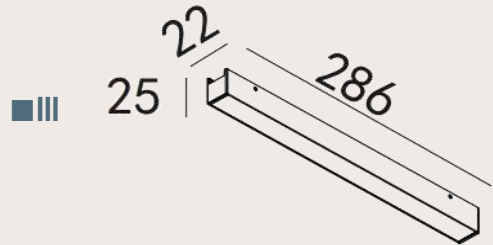

Code	T356
Input Voltage	DC 48V
Power(Watts)	8W
Lumen	453lm
Beam Angle	Bridgelux 2835
Light Source	115°
Color Temperature	3000K
CRI ≥	90
IP level	IP20
Main Material	Aluminum
Body Color	Black
Class	<input type="checkbox"/> I <input type="checkbox"/> II <input checked="" type="checkbox"/> III

### Luminous Intensity Distribution Curve

Flux out: 334.4 lm

Height	Eavg, Emax	Angle: 114.14deg	Diameter
1m	41.56, 152.61x		308.79cm
2m	10.39, 38.161x		617.59cm
3m	4.618, 16.961x		926.38cm
4m	2.598, 9.5391x		1235.17cm
5m	1.662, 6.1051x		1543.97cm
6m	1.154, 4.2401x		1852.76cm
7m	0.8482, 3.1151x		2161.55cm
8m	0.6494, 2.3851x		2470.35cm
9m	0.5131, 1.8841x		2779.14cm
10m	0.4156, 1.5261x		3087.93cm

Note: The Curves indicate the illuminated area and the average illumination when the luminaire is at different distance.