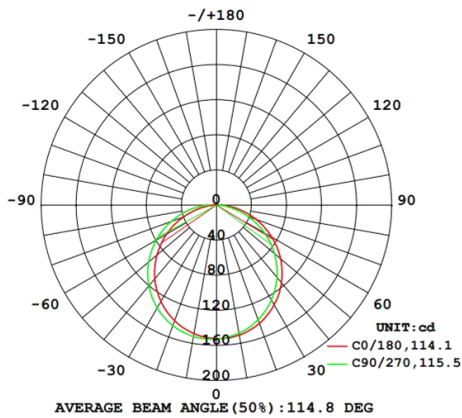

Code	T356
Input Voltage	DC 48V
Power(Watts)	8W
Lumen	453lm
Beam Angle	Bridgelux 2835
Light Source	115°
Color Temperature	3000K
CRI ≥	90
IP level	IP20
Main Material	Aluminum
Body Color	Black
Class	<input type="checkbox"/> I <input type="checkbox"/> II <input checked="" type="checkbox"/> III

## Optic Data

### Luminous Intensity Distribution Curve

Flux out: 334.4 lm

Height	Eavg, Emax	Angle: 114.14deg	Diameter
1m	41.56, 152.61x		308.79cm
2m	10.39, 38.161x		617.59cm
3m	4.618, 16.961x		926.38cm
4m	2.598, 9.5391x		1235.17cm
5m	1.662, 6.1051x		1543.97cm
6m	1.154, 4.2401x		1852.76cm
7m	0.8482, 3.1151x		2161.55cm
8m	0.6494, 2.3851x		2470.35cm
9m	0.5131, 1.8841x		2779.14cm
10m	0.4156, 1.5261x		3087.93cm

Note: The Curves indicate the illuminated area and the average illumination when the luminaire is at different distance.