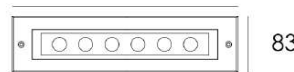

Code	XB2RKBO635
Consumption(W)	8.7W
Light source	6 × 1.3W Osram
Color Temperature	3000K
Lumen	567lm
Beam Angle	20°
IP rating	67
IK rating	07
Input Voltage	220-240V
Housing	Extruded aluminum, powder coated
Front cover	Hard chrome-plated stainless steel SUS 316L
Light window	Tempered glass.T=6mm

Sleeve (Included)

314

325

ANGLE ADJUSTABLE

Lux distance curve

Center beam LUX	Beam width V	H
2265.55 LUX	0.4m	0.4m
566.39 LUX	0.8m	0.8m
251.73 LUX	1.2m	1.2m
141.60 LUX	1.6m	1.6m
93.62 LUX	2.0m	2.0m
62.93 LUX	2.4m	2.4m