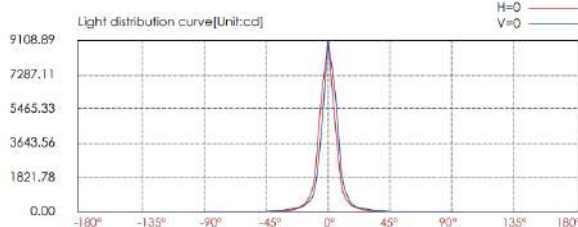

Code	XB2RKBO635
Consumption(W)	8.7W
Light source	6 × 1.3W Osram
Color Temperature	3000K
Lumen	567lm
Beam Angle	20°
IP rating	67
IK rating	07
Input Voltage	220-240V
Housing	Extruded aluminum, powder coated
Front cover	Hard chrome-plated stainless steel SUS 316L
Light window	Tempered glass.T=6mm

Sleeve (Included)

314

325

ANGLE ADJUSTABLE

Lux distance curve

Center beam LUX	Beam width V	H
2265.55 LUX	0.4m	0.4m
566.39 LUX	0.8m	0.8m
251.73 LUX	1.2m	1.2m
141.60 LUX	1.6m	1.6m
93.62 LUX	2.0m	2.0m
62.93 LUX	2.4m	2.4m

Ver.Spread: 11.4 Horiz.Spread: 11.2