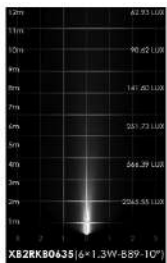

Code	XB2RKBO635
Consumption(W)	8.7W
Light source	6 × 1.3W Osram
Color Temperature	3000K
Lumen	567lm
Beam Angle	20°
IP rating	67
IK rating	07
Input Voltage	220-240V
Housing	Extruded aluminum, powder coated
Front cover	Hard chrome-plated stainless steel SUS 316L
Light window	Tempered glass.T=6mm

Sleeve (Included)

314

325

ANGLE ADJUSTABLE

Lux distance curve

Center beam LUX	Beam width V	H
2265.55 LUX	0.4m	0.4m
566.39 LUX	0.8m	0.8m
251.73 LUX	1.2m	1.2m
141.60 LUX	1.6m	1.6m
93.62 LUX	2.0m	2.0m
62.93 LUX	2.4m	2.4m

Ver.Spread: 11.4 Horiz.Spread: 11.2