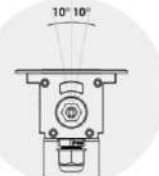

Code	XB2RKBO635
Consumption(W)	8.7W
Light source	6 × 1.3W Osram
Color Temperature	3000K
Lumen	567lm
Beam Angle	20°
IP rating	67
IK rating	07
Input Voltage	220-240V
Housing	Extruded aluminum, powder coated
Front cover	Hard chrome-plated stainless steel SUS 316L
Light window	Tempered glass.T=6mm

Sleeve (Included)

314

325

ANGLE ADJUSTABLE

Lux distance curve

Center beam LUX	Beam width V	H
2265.55 LUX	0.4m	0.4m
566.39 LUX	0.8m	0.8m
251.73 LUX	1.2m	1.2m
141.60 LUX	1.6m	1.6m
93.62 LUX	2.0m	2.0m
62.93 LUX	2.4m	2.4m