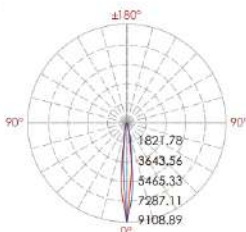

Code	XB2RKBO635
Consumption(W)	8.7W
Light source	6 × 1.3W Osram
Color Temperature	3000K
Lumen	567lm
Beam Angle	20°
IP rating	67
IK rating	07
Input Voltage	220-240V
Housing	Extruded aluminum, powder coated
Front cover	Hard chrome-plated stainless steel SUS 316L
Light window	Tempered glass.T=6mm

Sleeve (Included)

314

325

ANGLE ADJUSTABLE

Lux distance curve

Center beam LUX	Beam width V	H
2265.55 LUX	0.4m	0.4m
566.39 LUX	0.8m	0.8m
251.73 LUX	1.2m	1.2m
141.60 LUX	1.6m	1.6m
93.62 LUX	2.0m	2.0m
62.93 LUX	2.4m	2.4m

Ver.Spread: 11.4 Horiz.Spread: 11.2