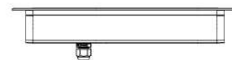

Code	XB2RKBO635
Consumption(W)	8.7W
Light source	6 × 1.3W Osram
Color Temperature	3000K
Lumen	567lm
Beam Angle	20°
IP rating	67
IK rating	07
Input Voltage	220-240V
Housing	Extruded aluminum, powder coated
Front cover	Hard chrome-plated stainless steel SUS 316L
Light window	Tempered glass.T=6mm

Sleeve (Included)

314

325

ANGLE ADJUSTABLE

Lux distance curve

Center beam LUX	Beam width V	H
2265.55 LUX	0.4m	0.4m
566.39 LUX	0.8m	0.8m
251.73 LUX	1.2m	1.2m
141.60 LUX	1.6m	1.6m
93.62 LUX	2.0m	2.0m
62.93 LUX	2.4m	2.4m