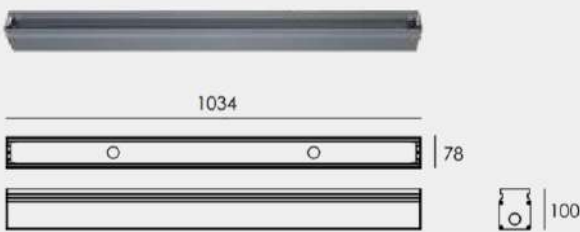

Code	XB2RKB2435
Consumption(W)	32W
Light source	24 × 1.3W Osram
Color Temperature	3000K
Lumen	2306lm
Beam Angle	20°
IP rating	67
IK rating	07
Input Voltage	220–240V
Housing	Extruded aluminum, powder coated
Front cover	Hard chrome-plated stainless steel SUS 316L
Light window	Tempered glass.T=6mm

Sleeve (Included)

ANGLE ADJUSTABLE