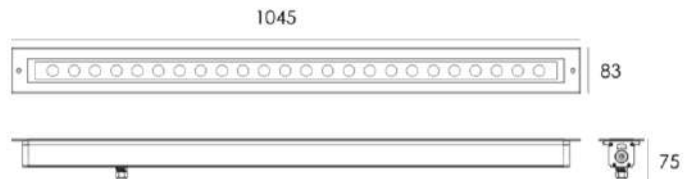

Code	XB2RKB2435
Consumption(W)	32W
Light source	24 × 1.3W Osram
Color Temperature	3000K
Lumen	2306lm
Beam Angle	20°
IP rating	67
IK rating	07
Input Voltage	220–240V
Housing	Extruded aluminum, powder coated
Front cover	Hard chrome-plated stainless steel SUS 316L
Light window	Tempered glass.T=6mm

Sleeve (Included)

ANGLE ADJUSTABLE