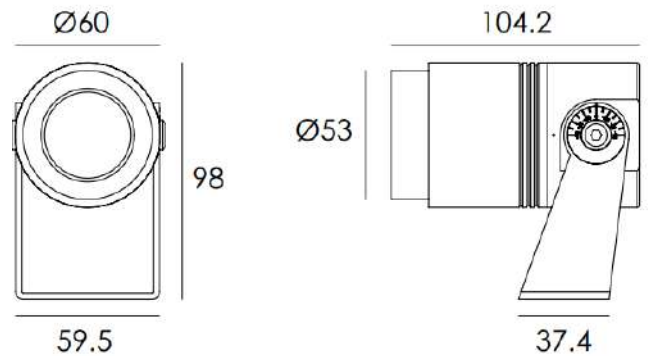

Code	B3ADX0127
Consumption(W)	10W
Light source	1 × 8W Nichia
Color Temperature	3000K
Lumen	695
Beam Angle	24°
IP rating	66
IK rating	06
Input Voltage	220-240V
Main Material	Die-Cast Aluminum
Body Color	Dark gray