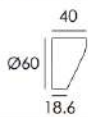

Code	B3ADX0127
Consumption(W)	10W
Light source	1 × 8W Nichia
Color Temperature	3000K
Lumen	695
Beam Angle	24°
IP rating	66
IK rating	06
Input Voltage	220-240V
Main Material	Die-Cast Aluminum
Body Color	Dark gray

HOOD

HONEYCOMB LOUVER