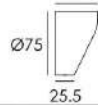

Code	B3AEX0169
Consumption(W)	16.6W
Light source	1 × 14W Nichia
Color Temperature	3000K
Lumen	1374
Beam Angle	25°
IP rating	66
IK rating	06
Input Voltage	220-240V
Main Material	Die-Cast Aluminum
Body Color	Dark gray

HOOD

50

HONEYCOMB LOUVER