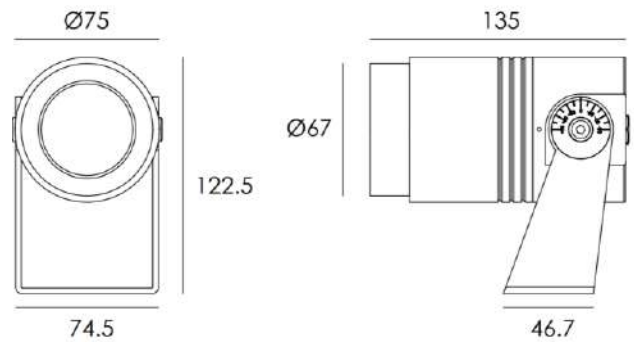

Code	B3AEX0169
Consumption(W)	16.6W
Light source	1 × 14W Nichia
Color Temperature	3000K
Lumen	1374
Beam Angle	25°
IP rating	66
IK rating	06
Input Voltage	220-240V
Main Material	Die-Cast Aluminum
Body Color	Dark gray