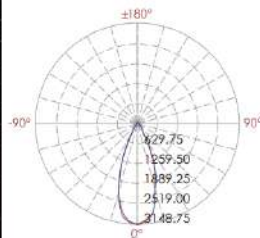

Code	B8ZJ0129
Power (Watts)	1 × 12W
Color Temperature	3000K
Lumen	1100
Beam Angle	24°
IP rating	65
IK rating	06
Input Voltage	220-240V
Main Material	Die-Cast Aluminum
Body Color	Dark gray

Lux distance curve

Center beam LUX	Illuminance at a distance	
	Beam width V	H
2m 787.19 LUX	1.4m	1.4m
4m 194.80 LUX	2.9m	2.9m
6m 87.47 LUX	4.3m	4.3m
8m 49.20 LUX	5.8m	5.7m
10m 31.49 LUX	7.2m	7.2m
12m 21.87 LUX	8.6m	8.6m