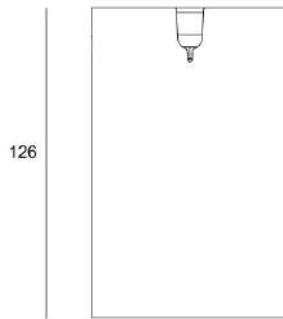

Code	B8ZJ0129
Power (Watts)	1 × 12W
Color Temperature	3000K
Lumen	1100
Beam Angle	24°
IP rating	65
IK rating	06
Input Voltage	220-240V
Main Material	Die-Cast Aluminum
Body Color	Dark gray

Lux distance curve

Center beam LUX	Illuminance at a distance	
	Beam width V	H
2m 787.19 LUX	1.4m	1.4m
4m 194.80 LUX	2.9m	2.9m
6m 87.47 LUX	4.3m	4.3m
8m 49.20 LUX	5.8m	5.7m
10m 31.49 LUX	7.2m	7.2m
12m 21.87 LUX	8.6m	8.6m