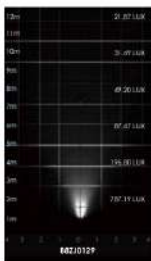

Code	B8ZJ0129
Power (Watts)	1 × 12W
Color Temperature	3000K
Lumen	1100
Beam Angle	24°
IP rating	65
IK rating	06
Input Voltage	220-240V
Main Material	Die-Cast Aluminum
Body Color	Dark gray

Lux distance curve

Center beam LUX	Illuminance at a distance	
	Beam width V	H
2m 787.19 LUX	1.4m	1.4m
4m 194.80 LUX	2.9m	2.9m
6m 87.47 LUX	4.3m	4.3m
8m 49.20 LUX	5.8m	5.7m
10m 31.49 LUX	7.2m	7.2m
12m 21.87 LUX	8.6m	8.6m