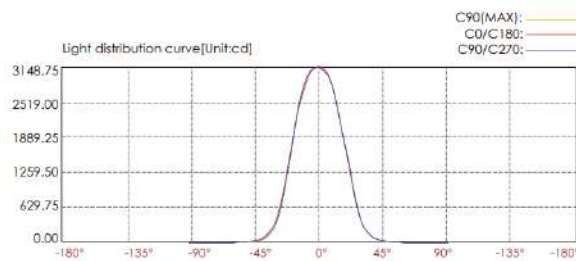

Code	B8ZJ0129
Power (Watts)	1 × 12W
Color Temperature	3000K
Lumen	1100
Beam Angle	24°
IP rating	65
IK rating	06
Input Voltage	220-240V
Main Material	Die-Cast Aluminum
Body Color	Dark gray

Lux distance curve

Center beam LUX	Illuminance at a distance	
	Beam width V	H
2m 787.19 LUX	1.4m	1.4m
4m 194.80 LUX	2.9m	2.9m
6m 87.47 LUX	4.3m	4.3m
8m 49.20 LUX	5.8m	5.7m
10m 31.49 LUX	7.2m	7.2m
12m 21.87 LUX	8.6m	8.6m