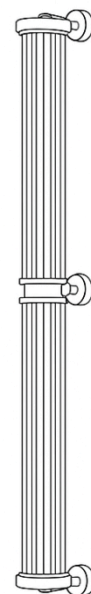

<b>Code</b>	<b>JH031</b>
<b>Power (Watts)</b>	<b>30W</b>
<b>Light Source</b>	<b>LED bulb</b>
<b>Color Temperature</b>	<b>3000K</b>
<b>IP Level</b>	<b>IP20</b>
<b>Dimension</b>	<b>W102*E150*H1000MM</b>
<b>Main Material</b>	<b>Stainless steel + Glass</b>
<b>Body Color</b>	<b>Brushed champagne gold finish</b>

LED Driver  
put inside the  
base plate