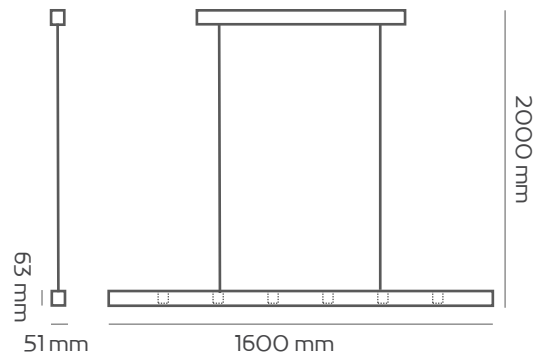

Code	LC121 (White)
Input Voltage	220-240V
Power(Watts)	6x4.5W (27W)
Color Temperature	3000K
CRI $\geq$	90
IP Level	20
Main Material	Aluminum
Dimmable	50% to 100%
Body Color	White