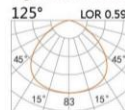

# Vertical Installation

Tube System

**LED Power 5W**

Colour Temp	Luminous
2700/3000K	550lm
4000/5000K	600lm

Light distribution for 3000k

**LED Power 10W**

Colour Temp	Luminous
2700/3000K	1200lm
4000/5000K	1250lm