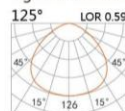

LED Power 10W

Colour Temp	Luminous
2700/3000K	1200lm
4000/5000K	1250lm

Light distribution for 3000k