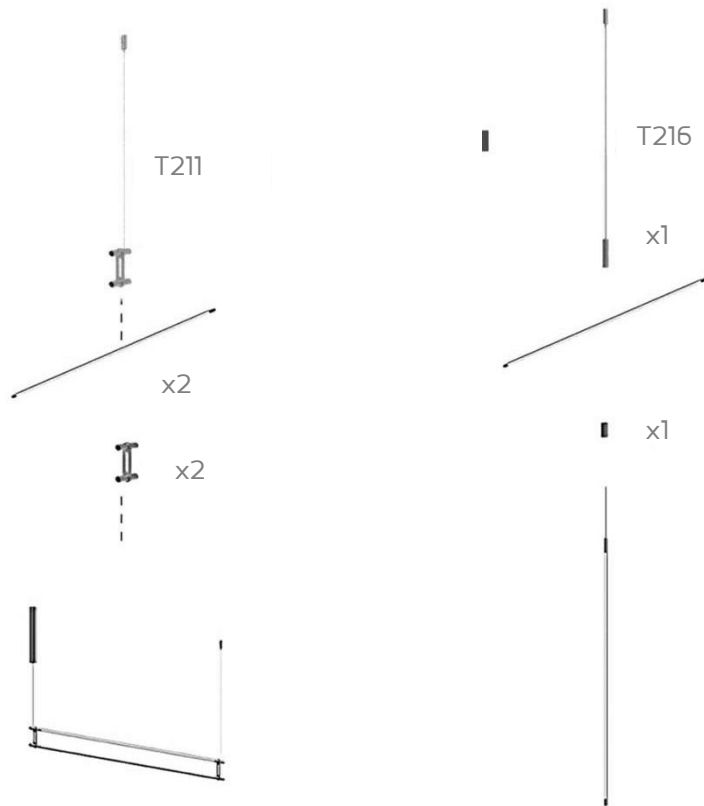

Description of accessories