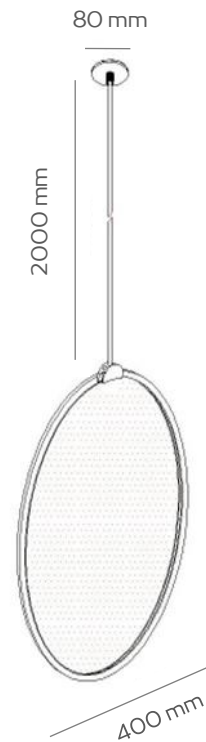

Code	LC151
Input Voltage	220V
Power(Watts)	10W
Color Temperature	3000K
Light Source	LED Strip
Lumen	696lm
Beam Angle	360°
CRI $\geq$	90
IP Level	20
Main Material	Aluminum
Body Color	Black