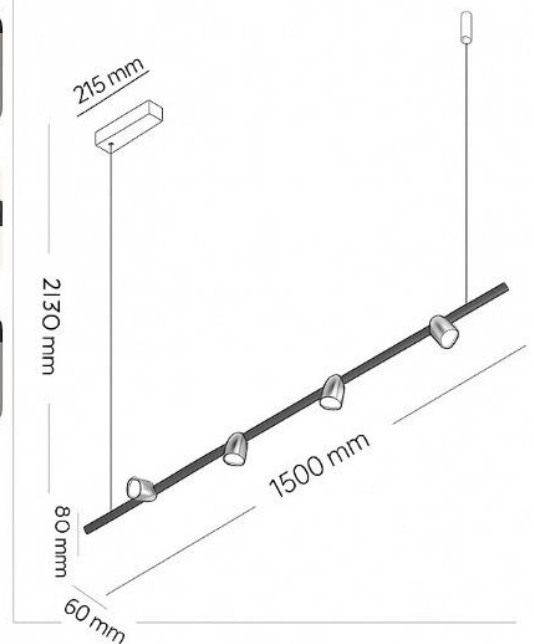

Code	LC217 (Dimmable)
Power(Watts)	22W
Color Temperature	3000K
Lumen	1960lm
IP rating	20
Light Source	TEEN LED
Main Material	Aluminum
Color	Head: Foggy Nickel Tube and canopy: Black