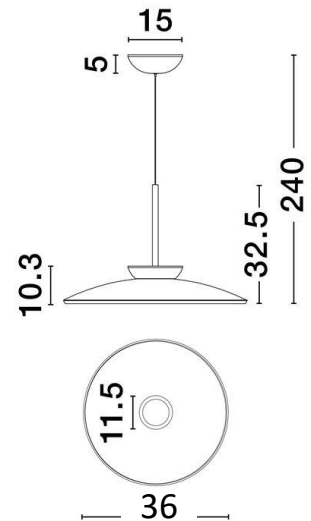

Code	LC206 / LC207 (Dimmable)
Light source	TEEN LED
Power(Watts)	15W
Lumen	1104lm
Color Temperature	3000K
CRI $\geq$	90
IP rating	20
Main Material	Aluminum + Glass
Color	Silver coffee + Amber glass / Foggy nickel + Smoky glass