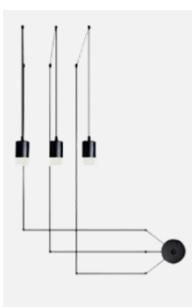

# Pendant Light

Pendant Light

Code	LC211 (Dimmable)
Light source	TEEN& EDS LED
Power(Watts)	20W
Lumen	1561lm
Color Temperature	3000K
CRI $\geq$	90
IP rating	20
Main Material	Aluminum + Glass
Color	Foggy nickel + Smoky glass