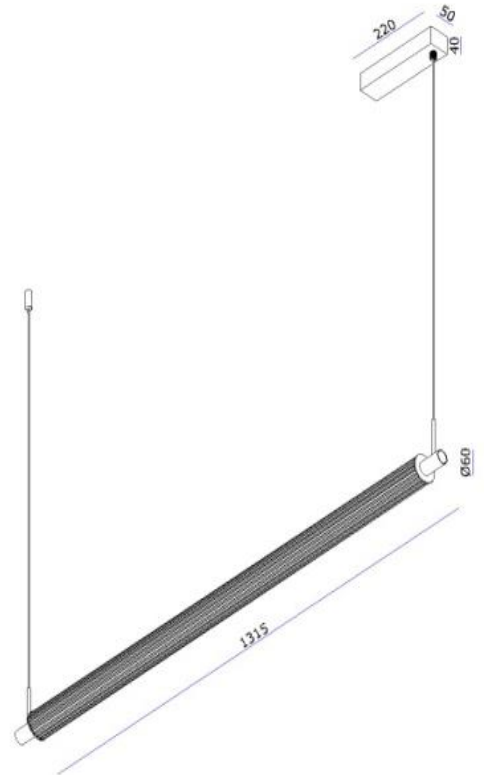

Code	LC213
Light source	Edison LED
Power(Watts)	32W
Dimension	Φ60x1315
Color Temperature	3000K
CRI ≥	90
IP rating	20
Main Material	Aluminum + Glass
Color	Foggy Nickel