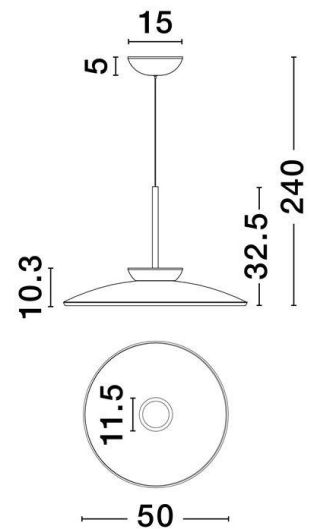

Code	LC208 / LC209 (Dimmable)
Light source	TEEN LED
Power(Watts)	18W
Lumen	1507lm
Color Temperature	3000K
CRI $\geq$	90
IP rating	20
Main Material	Aluminum + Glass
Color	Silver coffee + Amber glass / Foggy nickel + Smoky glass