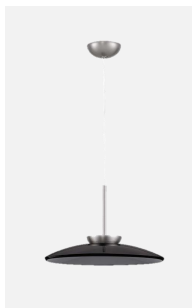

# Pendant Light

Pendant Light

Code	LC211 (Dimmable)
Light source	TEEN& EDS LED
Power(Watts)	20W
Lumen	1561lm
Color Temperature	3000K
CRI $\geq$	90
IP rating	20
Main Material	Aluminum + Glass
Color	Foggy nickel + Smoky glass