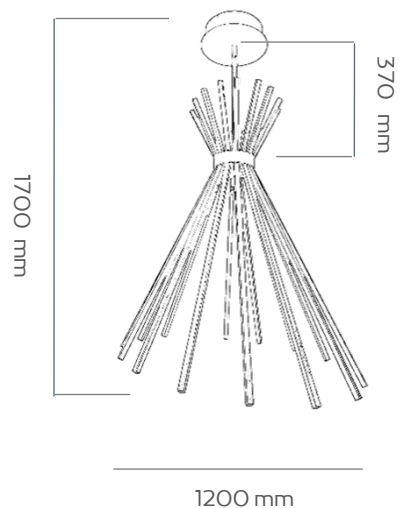

Code LC106 (White) / LC107 (Black)

Input Voltage 220-240V

Power(Watts) 136W

Color Temperature 3000K

CRI $\geq$ 90

IP Level 20

Main Material Aluminum

Body Color Black / White