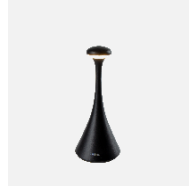

نوران
NOORAN

STAND & TABLE LIGHT DATASHEET

APR - 2026

Stand & Table Light

Stand and Table Light

Code	Duplo
Power (Watts)	2.2W
Color Temperature	3000K/2700K
Body Material	Die-Cast Aluminum
IP Level	54
CRI \geq	80
Work Time	7-8h
Charge Time	4-5h
Battery	1x3000mAh Lithium Battery
Dimmable	Touch Switch
Body Color	White/Sand

Code	Cubox Mini
Power (Watts)	2.2W
Color Temperature	3000K/2700K
Body Material	Die-Cast Aluminum
IP Level	54
CRI \geq	80
Work Time	8-9h
Charge Time	4-5h
Battery	1x3000mAh Lithium Battery
Dimmable	Touch Switch
Body Color	Sand

FlexMood

3000 K
Warm White

2700 K
Extra Warm White

Code	Pinup Mini
Power (Watts)	1.8W
Color Temperature	3000K/2700K
Body Material	Die-Cast Aluminum
IP Level	54
CRI \geq	80
Work Time	6-7h
Charge Time	2-3h
Battery	1x2200mAh Lithium Battery
Dimmable	Touch Switch
Body Color	White/Sand/Sage

Code	C235
Power (Watts)	5W
Color Temperature	3000K
Body Material	Steel
Lamp Shade	Glass
CRI \geq	90
Adapter	5V 2A
Dimmable	Touch Dimming Control
Body Color	Chrome

Flicker-free

No Blue Light

High-CRI

Touch Dimming