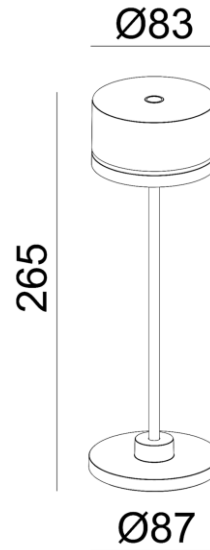

نوران
NOORAN

STAND & TABLE LIGHT DATASHEET

APR - 2026

Stand & Table Light

Stand and Table Light

Code	Duplo
Power (Watts)	2.2W
Color Temperature	3000K/2700K
Body Material	Die-Cast Aluminum
IP Level	54
CRI \geq	80
Work Time	7-8h
Charge Time	4-5h
Battery	1x3000mAh Lithium Battery
Dimmable	Touch Switch
Body Color	White/Sand

FlexMood

3000 K
Warm White

2700 K
Extra Warm White

Code	Pinup Mini
Power (Watts)	1.8W
Color Temperature	3000K/2700K
Body Material	Die-Cast Aluminum
IP Level	54
CRI \geq	80
Work Time	6-7h
Charge Time	2-3h
Battery	1x2200mAh Lithium Battery
Dimmable	Touch Switch
Body Color	White/Sand/Sage

Code	Pinup Maxi
Power (Watts)	2.2W
Color Temperature	3000K/2700K
Body Material	Die-Cast Aluminum
IP Level	54
CRI \geq	80
Work Time	11-12h
Charge Time	6-7h
Battery	2x2200mAh Lithium Battery
Dimmable	Touch Switch
Body Color	Black/White/Sand/Sage

Code	C235
Power (Watts)	5W
Color Temperature	3000K
Body Material	Steel
Lamp Shade	Glass
CRI \geq	90
Adapter	5V 2A
Dimmable	Touch Dimming Control
Body Color	Chrome

Flicker-free

No Blue Light

High-CRI

Touch Dimming