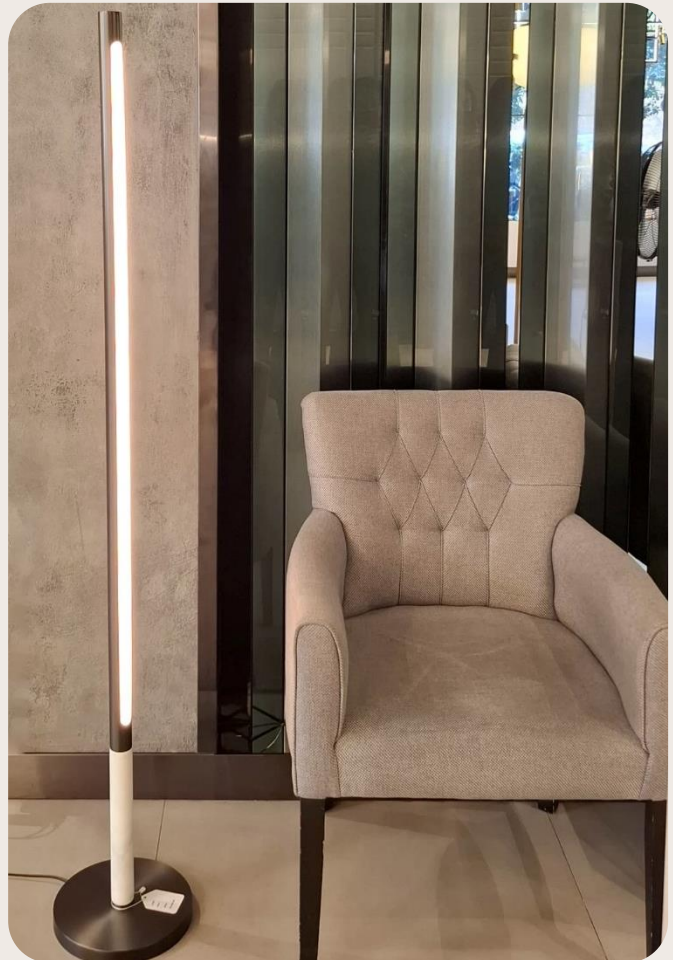

Code	JH023
Power (Watts)	21W
Light Source	LED
Color Temperature	3000K
IP Level	IP20
Main Material	Steel + Marble + Acrylic
Body Color	Black