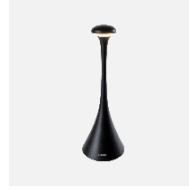

نوران
NOORAN

STAND & TABLE LIGHT DATASHEET

APR - 2026

Stand & Table Light

Stand and Table Light

Code	Duplo
Power (Watts)	2.2W
Color Temperature	3000K/2700K
Body Material	Die-Cast Aluminum
IP Level	54
CRI \geq	80
Work Time	7-8h
Charge Time	4-5h
Battery	1x3000mAh Lithium Battery
Dimmable	Touch Switch
Body Color	White/Sand

Code	Cubox Mini
Power (Watts)	2.2W
Color Temperature	3000K/2700K
Body Material	Die-Cast Aluminum
IP Level	54
CRI \geq	80
Work Time	8-9h
Charge Time	4-5h
Battery	1x3000mAh Lithium Battery
Dimmable	Touch Switch
Body Color	Sand

FlexMood

3000 K
Warm White

2700 K
Extra Warm White

Code	Pinup Mini
Power (Watts)	1.8W
Color Temperature	3000K/2700K
Body Material	Die-Cast Aluminum
IP Level	54
CRI \geq	80
Work Time	6-7h
Charge Time	2-3h
Battery	1x2200mAh Lithium Battery
Dimmable	Touch Switch
Body Color	White/Sand/Sage

Code	C235
Power (Watts)	5W
Color Temperature	3000K
Body Material	Steel
Lamp Shade	Glass
CRI \geq	90
Adapter	5V 2A
Dimmable	Touch Dimming Control
Body Color	Chrome

Flicker-free

No Blue Light

High-CRI

Touch Dimming