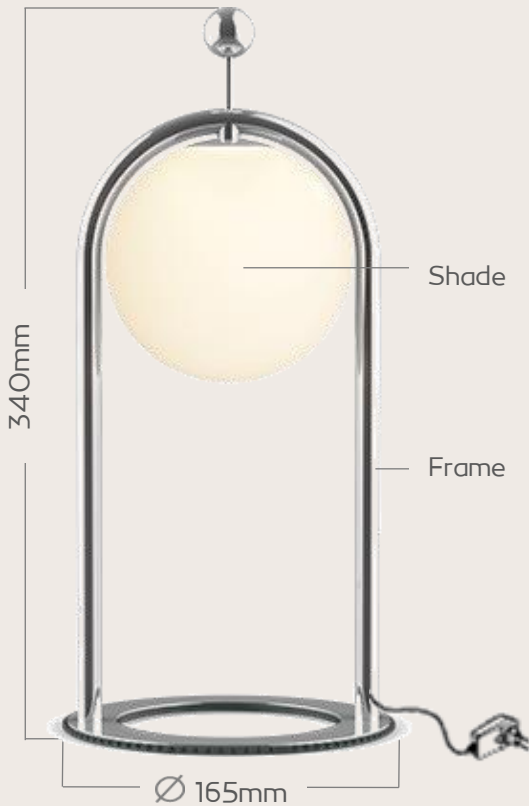

نوران
NOORAN

STAND & TABLE LIGHT DATASHEET

APR - 2026

Stand & Table Light

Stand and Table Light

Code	Duplo
Power (Watts)	2.2W
Color Temperature	3000K/2700K
Body Material	Die-Cast Aluminum
IP Level	54
CRI \geq	80
Work Time	7-8h
Charge Time	4-5h
Battery	1x3000mAh Lithium Battery
Dimmable	Touch Switch
Body Color	White/Sand

Code	Pinup Maxi
Power (Watts)	2.2W
Color Temperature	3000K/2700K
Body Material	Die-Cast Aluminum
IP Level	54
CRI \geq	80
Work Time	11-12h
Charge Time	6-7h
Battery	2x2200mAh Lithium Battery
Dimmable	Touch Switch
Body Color	Black/White/Sand/Sage

Code	C235
Power (Watts)	5W
Color Temperature	3000K
Body Material	Steel
Lamp Shade	Glass
CRI \geq	90
Adapter	5V 2A
Dimmable	Touch Dimming Control
Body Color	Chrome

Flicker-free

No Blue Light

High-CRI

Touch Dimming