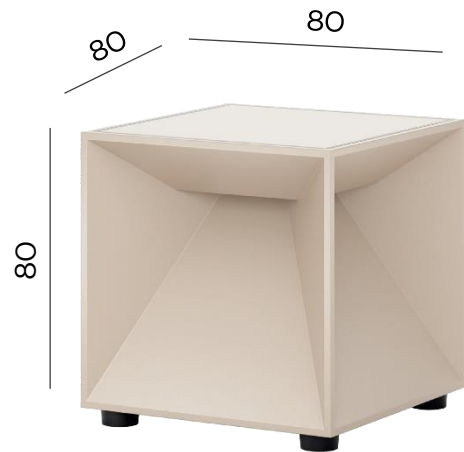

نوران
NOORAN

STAND & TABLE LIGHT DATASHEET

APR - 2026

Stand & Table Light

Stand and Table Light

Code	Duplo
Power (Watts)	2.2W
Color Temperature	3000K/2700K
Body Material	Die-Cast Aluminum
IP Level	54
CRI \geq	80
Work Time	7-8h
Charge Time	4-5h
Battery	1x3000mAh Lithium Battery
Dimmable	Touch Switch
Body Color	White/Sand

Code	Cubox Mini
Power (Watts)	2.2W
Color Temperature	3000K/2700K
Body Material	Die-Cast Aluminum
IP Level	54
CRI \geq	80
Work Time	8-9h
Charge Time	4-5h
Battery	1x3000mAh Lithium Battery
Dimmable	Touch Switch
Body Color	Sand

FlexMood

3000 K
Warm White

2700 K
Extra Warm White

Code	Pinup Mini
Power (Watts)	1.8W
Color Temperature	3000K/2700K
Body Material	Die-Cast Aluminum
IP Level	54
CRI \geq	80
Work Time	6-7h
Charge Time	2-3h
Battery	1x2200mAh Lithium Battery
Dimmable	Touch Switch
Body Color	White/Sand/Sage

Code	C235
Power (Watts)	5W
Color Temperature	3000K
Body Material	Steel
Lamp Shade	Glass
CRI \geq	90
Adapter	5V 2A
Dimmable	Touch Dimming Control
Body Color	Chrome

Flicker-free

No Blue Light

High-CRI

Touch Dimming