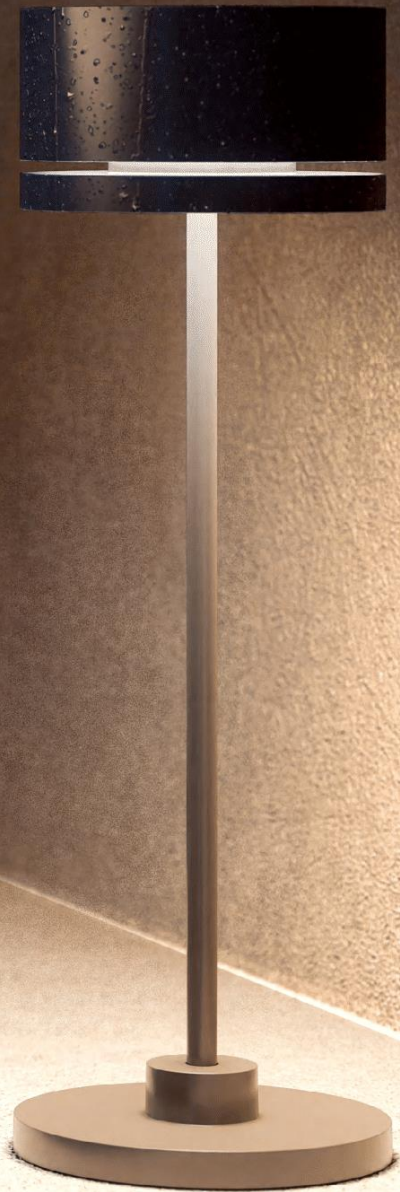

نوران
NOORAN

STAND & TABLE LIGHT DATASHEET

APR - 2026

Stand & Table Light

Stand and Table Light

Code	Duplo
Power (Watts)	2.2W
Color Temperature	3000K/2700K
Body Material	Die-Cast Aluminum
IP Level	54
CRI \geq	80
Work Time	7-8h
Charge Time	4-5h
Battery	1x3000mAh Lithium Battery
Dimmable	Touch Switch
Body Color	White/Sand

Code	Cubox Mini
Power (Watts)	2.2W
Color Temperature	3000K/2700K
Body Material	Die-Cast Aluminum
IP Level	54
CRI \geq	80
Work Time	8-9h
Charge Time	4-5h
Battery	1x3000mAh Lithium Battery
Dimmable	Touch Switch
Body Color	Sand

FlexMood

3000 K
Warm White

2700 K
Extra Warm White

Code	Pinup Mini
Power (Watts)	1.8W
Color Temperature	3000K/2700K
Body Material	Die-Cast Aluminum
IP Level	54
CRI \geq	80
Work Time	6-7h
Charge Time	2-3h
Battery	1x2200mAh Lithium Battery
Dimmable	Touch Switch
Body Color	White/Sand/Sage

Code	C235
Power (Watts)	5W
Color Temperature	3000K
Body Material	Steel
Lamp Shade	Glass
CRI \geq	90
Adapter	5V 2A
Dimmable	Touch Dimming Control
Body Color	Chrome

Flicker-free

No Blue Light

High-CRI

Touch Dimming