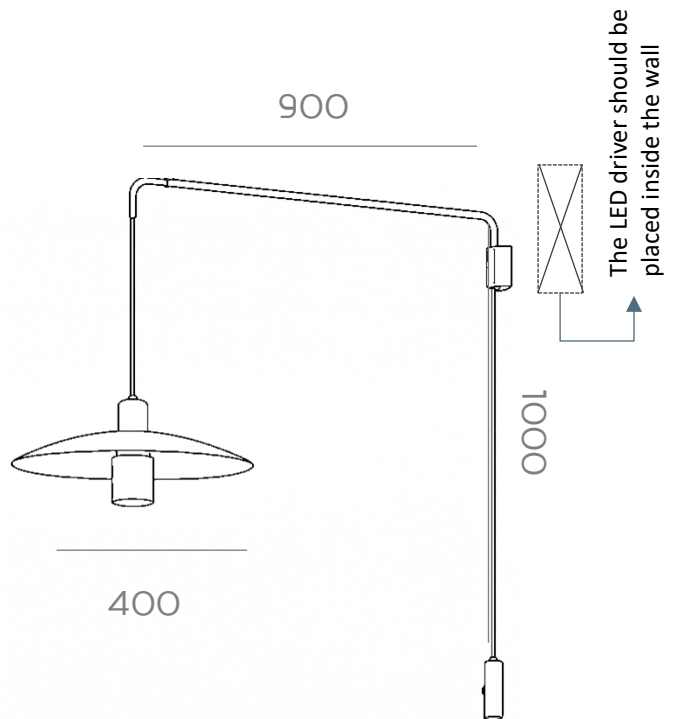

Code	JH030
Power (Watts)	5W
Light Source	COB
Color Temperature	3000K
IP Level	IP20
Main Material	Steel + Aluminum
Body Color	Copper