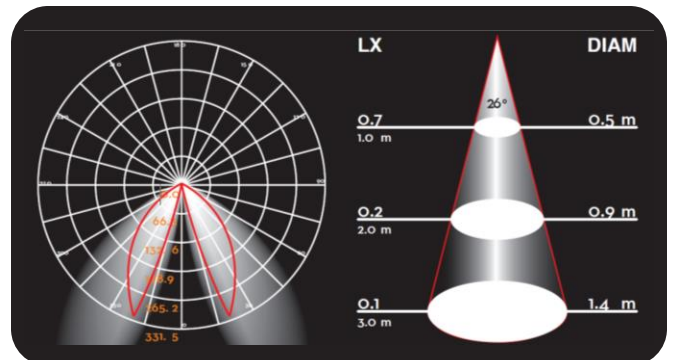

Code	H160
Power (Watts)	18W
Color Temperature	3000K
Lumen	612lm
Beam Angle	28°
CR_I ≥	80
IP rating	65
Input Voltage	220-240V
Main Material	Die-Cast Aluminum
Body Color	Dark Gray