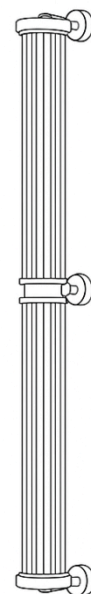

Code	JH031
Power (Watts)	30W
Light Source	LED bulb
Color Temperature	3000K
IP Level	IP20
Dimension	W102*E150*H1000MM
Main Material	Stainless steel + Glass
Body Color	Brushed champagne gold finish

LED Driver
put inside the
base plate