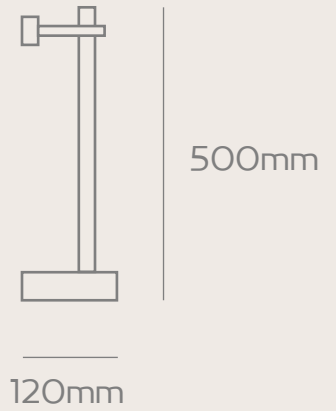

Code	N1014
Base	GU10
Power(Watts)	2X6W (12W)
Lumen	2x550lm
Lamp Holder	Ceramic
Light Source	GU10
Beam Angle	35°
Color Temperature	3000K
CRI \geq	80
IP Level	20
Main Material	Aluminum, Plastic
Reflector Color	WHT
Body Color	BLK / WHT

Code	C257 / C258 / C259
Power (Watts)	14W / 21W / 24W
Length	600MM / 750MM / 900MM
Lumen	1400lm / 2100lm / 2400lm
Color Temperature	3000K
CRI_≥	90
IP Level	20
Main Material	PC + Aluminum
Body Color	Gold + Black

Code	N1027 (1000mm)
Power (Watts)	14W
Color Temperature	3000K
Beam Angle	120°
IP Level	20
Voltage	DC 24 V
Main Material	Aluminum
Body Color	BLACK / WHITE

Code	N1028 (500mm)
Power (Watts)	7W
Color Temperature	3000K
Beam Angle	120°
IP Level	20
Voltage	DC 24 V
Main Material	Aluminum
Body Color	BLACK / WHITE

390 mm

560 mm

نوران
NOORAN