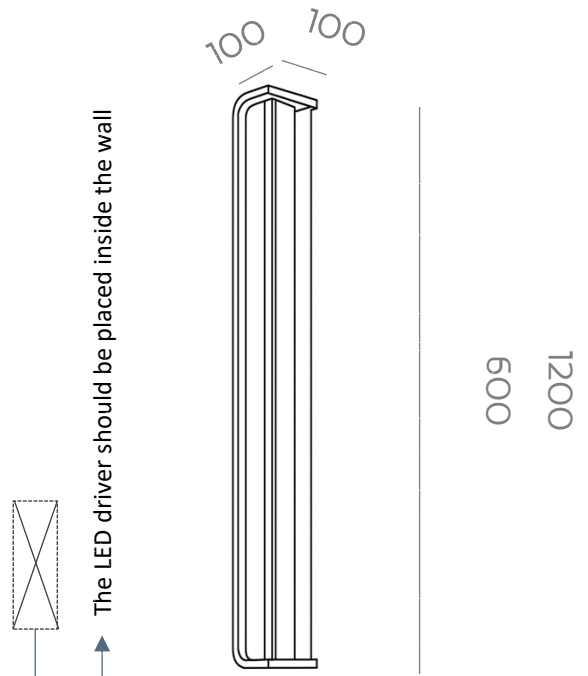

Code	JH002 (40W) / JH003 (20W)
Power (Watts)	40W / 20W
Light Source	Double LED Strip Light
Color Temperature	3000K
IP Level	IP20
Main Material	Steel + Acrylic Shade
Body Color	Black