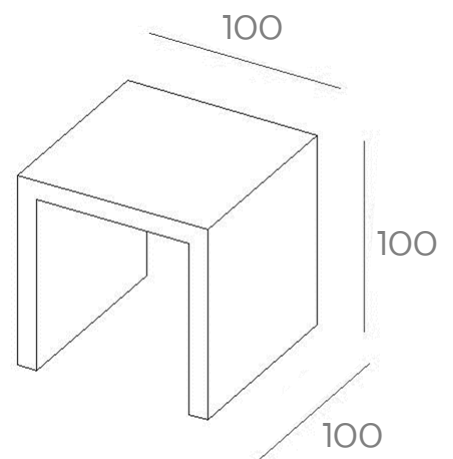

Code	LC130
Power (Watts)	6.3W
Color Temperature	3000K
Light Source	Bridgelux LED
CRI_≥	90
IP Level	20
Main Material	Aluminum
Body Color	White