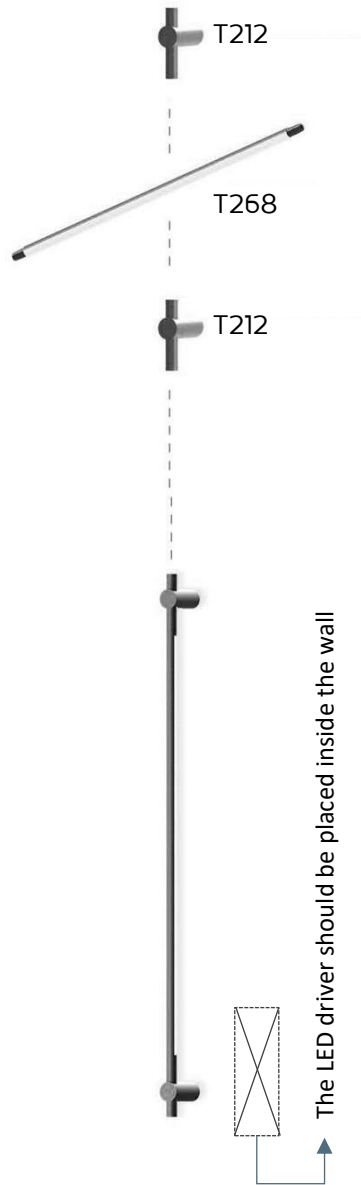

Description of Accessories

LED Power 6W

Colour Temp	Luminous
2700/3000K	700lm
4000/5000K	750lm

Light distribution for 3000k

LED Power 5W

Colour Temp	Luminous
2700/3000K	550lm
4000/5000K	600lm

Light distribution for 3000k