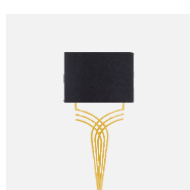

نوران
NOORAN

WALL MOUNTED DATASHEET

APR - 2026

Wall-mounted Light

Wall-mounted Light

Code	LC119 (BLK) / LC197 (WHT)
Power (Watts)	3.2W
Light Source	LED Teen
Color Temperature	3000K
Lumen	242lm
Beam Angle	38°
CRI\geq	90
IP Level	54
Input Voltage	230V
Main Material	Die-Cast Aluminum
Body Color	Black / White