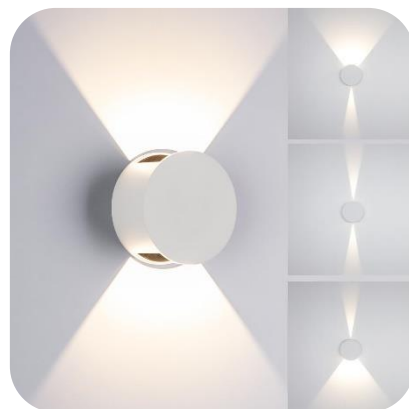

Code	C265
Power (Watts)	5W
Color Temperature	3000K
Lumen	500lm
CRI_≥	90
IP Level	20
Input Voltage	220V
Main Material	ABS
Body Color	White

115

57