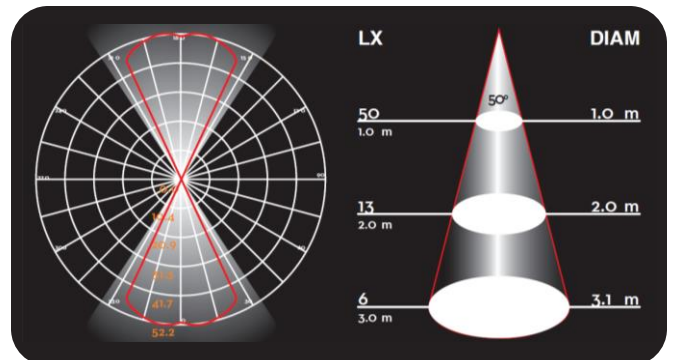

Code	H116 (Dark Gray) / H216 (White)
Power (Watts)	2x4W (8W)
Color Temperature	3000K
Lumen	320lm
Beam Angle	50°
CRI ≥	80
IP Level	54
Input Voltage	220-240V
Main Material	Die-Cast Aluminum
Body Color	Dark Gray / White