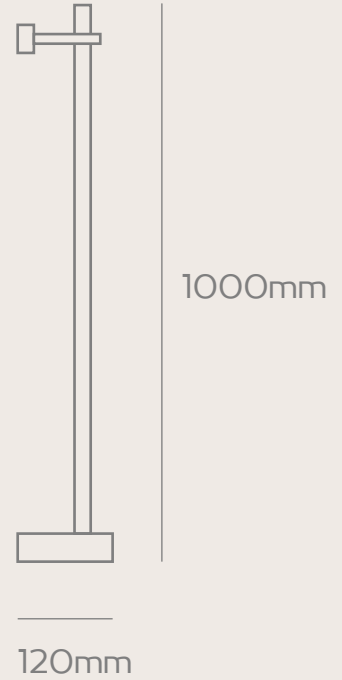

Code	N1009
Base	GU10
Power(Watts)	2X6W (12W)
Lumen	2x550lm
Lamp Holder	Ceramic
Light Source	GU10
Beam Angle	35°
Color Temperature	3000K
CRI \geq	80
IP Level	20
Main Material	Aluminum
Body Color	BLK / WHT

Code	N1014
Base	GU10
Power(Watts)	2X6W (12W)
Lumen	2x550lm
Lamp Holder	Ceramic
Light Source	GU10
Beam Angle	35°
Color Temperature	3000K
CRI \geq	80
IP Level	20
Main Material	Aluminum, Plastic
Reflector Color	WHT
Body Color	BLK / WHT

Code	C257 / C258 / C259
Power (Watts)	14W / 21W / 24W
Length	600MM / 750MM / 900MM
Lumen	1400lm / 2100lm / 2400lm
Color Temperature	3000K
CRI_≥	90
IP Level	20
Main Material	PC + Aluminum
Body Color	Gold + Black

Code	N1027 (1000mm)
Power (Watts)	14W
Color Temperature	3000K
Beam Angle	120°
IP Level	20
Voltage	DC 24 V
Main Material	Aluminum
Body Color	BLACK / WHITE

Code	N1028 (500mm)
Power (Watts)	7W
Color Temperature	3000K
Beam Angle	120°
IP Level	20
Voltage	DC 24 V
Main Material	Aluminum
Body Color	BLACK / WHITE