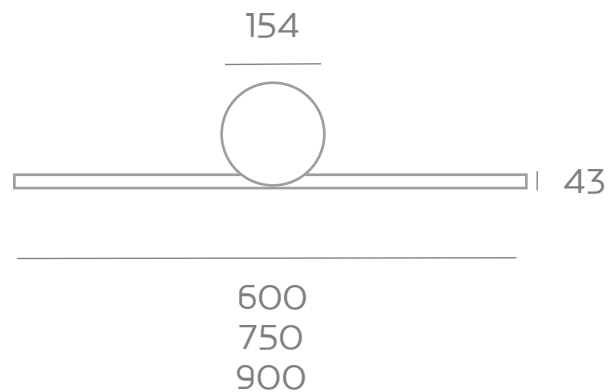

Code	C257 / C258 / C259
Power (Watts)	14W / 21W / 24W
Length	600MM / 750MM / 900MM
Lumen	1400lm / 2100lm / 2400lm
Color Temperature	3000K
CRI_≥	90
IP Level	20
Main Material	PC + Aluminum
Body Color	Gold + Black