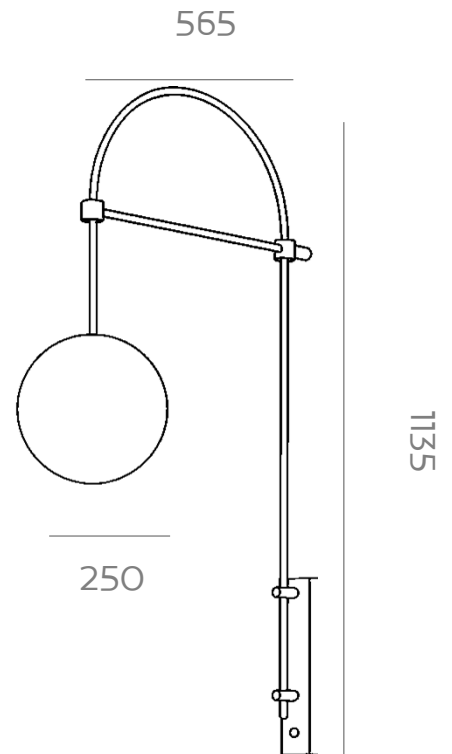

Code	JH024
Power (Watts)	4W
Base	E14
Color Temperature	3000K
IP Level	IP20
Main Material	Steel + Glass
Body Color	Black