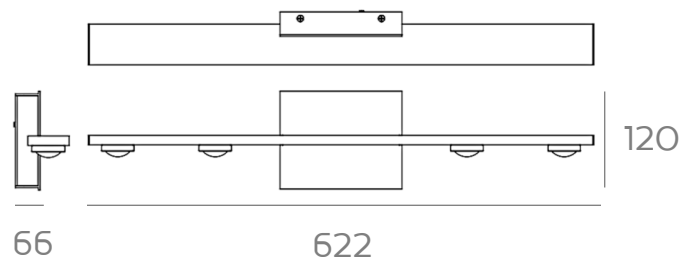

Code	C220 (BLK) / C261 (GOLD)
Power (Watts)	4x2.75W (11W)
Color Temperature	3000K
Lumen	840lm
LED Rated Life	50000h
CRI_≥	90
IP Level	20
Voltage	100-130V
Main Material	Aluminum
Body Color	Black / Gold