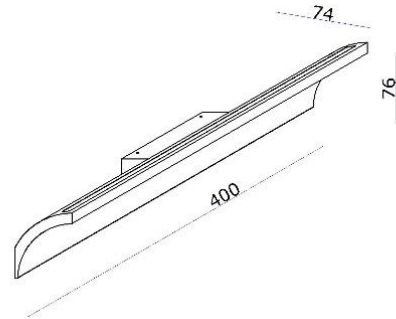

Code	LC221 (40cm) / LC222 (60cm)
Power (Watts)	AC10W / AC15W
Light Source	Edison LED
Color Temperature	3000K
Lumen	1208lm / 1350lm
CRI$\geq$	90
IP Level	20
Input Voltage	220V
Main Material	Die-Cast Aluminum
Body Color	Foggy Nickel