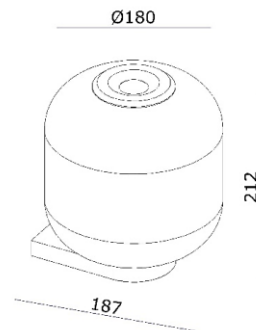

Code	N1009
Base	GU10
Power(Watts)	2X6W (12W)
Lumen	2x550lm
Lamp Holder	Ceramic
Light Source	GU10
Beam Angle	35°
Color Temperature	3000K
CRI \geq	80
IP Level	20
Main Material	Aluminum
Body Color	BLK / WHT

Code	N1014
Base	GU10
Power(Watts)	2X6W (12W)
Lumen	2x550lm
Lamp Holder	Ceramic
Light Source	GU10
Beam Angle	35°
Color Temperature	3000K
CRI \geq	80
IP Level	20
Main Material	Aluminum, Plastic
Reflector Color	WHT
Body Color	BLK / WHT

Code	C257 / C258 / C259
Power (Watts)	14W / 21W / 24W
Length	600MM / 750MM / 900MM
Lumen	1400lm / 2100lm / 2400lm
Color Temperature	3000K
CRI_≥	90
IP Level	20
Main Material	PC + Aluminum
Body Color	Gold + Black