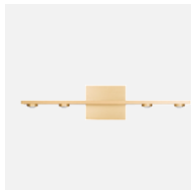

نوران
NOORAN

WALL MOUNTED DATASHEET

APR - 2026

Wall-mounted Light

Wall-mounted Light

Code	LC119 (BLK) / LC197 (WHT)
Power (Watts)	3.2W
Light Source	LED Teen
Color Temperature	3000K
Lumen	242lm
Beam Angle	38°
CRI\geq	90
IP Level	54
Input Voltage	230V
Main Material	Die-Cast Aluminum
Body Color	Black / White