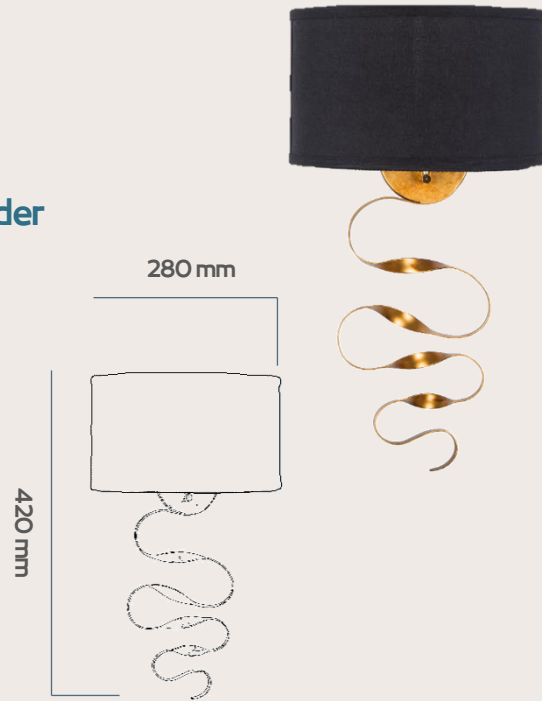

Code	N2007
Base	1xE27
Main Material	Iron
Shade Material	Fabric
Body Color	Gold
Shade Color	Free to Order
IP Level	20