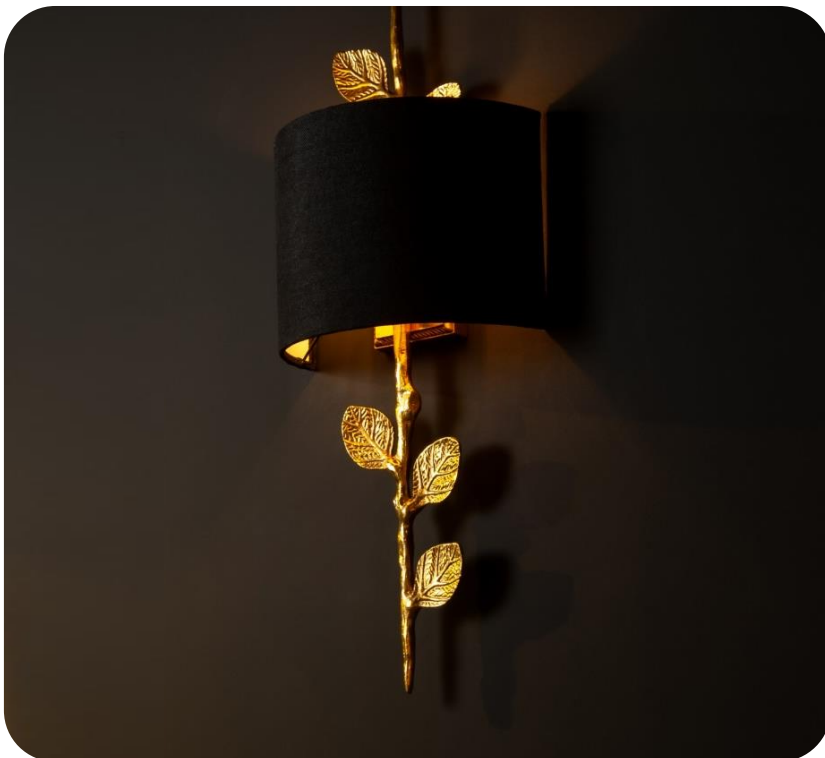

Code	N2001
Base	1xE14
Main Material	Brass
Shade Material	Fabric
Body Color	Gold / Silver
Shade Color	Free to Order
IP Level	20