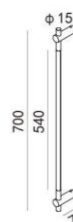

LED Power 5W