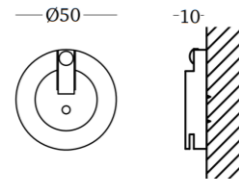

Code	Cubox Mini
Power (Watts)	2.2W
Color Temperature	3000K/2700K
Body Material	Die-Cast Aluminum
IP Level	54
CRI $\geq$	80
Work Time	8-9h
Charge Time	4-5h
Battery	1x3000mAh Lithium Battery
Dimmable	Touch Switch
Body Color	Sand