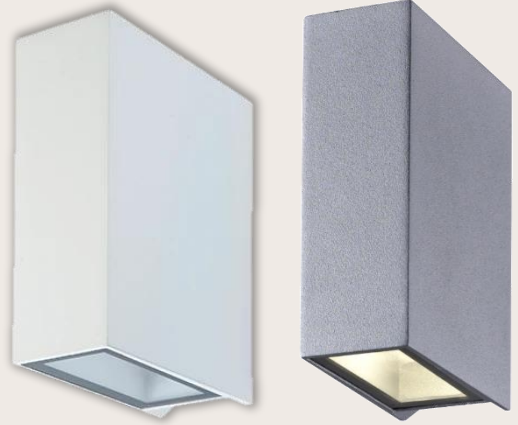

Code	H116 (Dark Gray) / H216 (White)
Power (Watts)	2x4W (8W)
Color Temperature	3000K
Lumen	320lm
Beam Angle	50°
CRI ≥	80
IP Level	54
Input Voltage	220-240V
Main Material	Die-Cast Aluminum
Body Color	Dark Gray / White