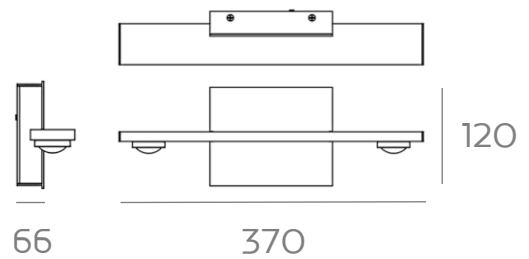

Code	C262 (GOLD)
Power (Watts)	2.x2.75W (6W)
Color Temperature	3000K
Lumen	420lm
LED Rated Life	50000h
CRI_≥	90
IP Level	20
Voltage	100-130V
Main Material	Aluminum
Body Color	Gold