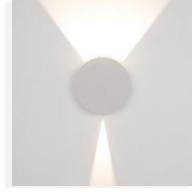

نوران
NOORAN

WALL MOUNTED DATASHEET

APR - 2026

Wall-mounted Light

Wall-mounted Light

Code	LC119 (BLK) / LC197 (WHT)
Power (Watts)	3.2W
Light Source	LED Teen
Color Temperature	3000K
Lumen	242lm
Beam Angle	38°
CRI\geq	90
IP Level	54
Input Voltage	230V
Main Material	Die-Cast Aluminum
Body Color	Black / White