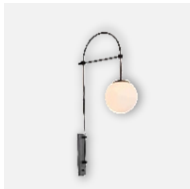

نوران
NOORAN

WALL MOUNTED DATASHEET

APR - 2026

Wall-mounted Light

Wall-mounted Light

Code	LC119 (BLK) / LC197 (WHT)
Power (Watts)	3.2W
Light Source	LED Teen
Color Temperature	3000K
Lumen	242lm
Beam Angle	38°
CRI\geq	90
IP Level	54
Input Voltage	230V
Main Material	Die-Cast Aluminum
Body Color	Black / White