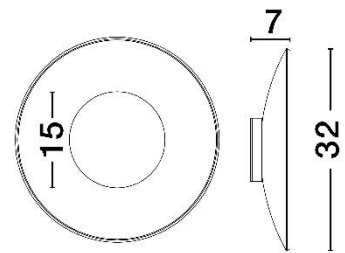

Code	LC203	(Dimmable)
Power (Watts)	18W	
Light Source	EDS LED	
Color Temperature	3000K	
Lumen	158lm	
CRI$\geq$	90	
IP Level	20	
Main Material	Aluminum + Glass	
Color	Foggy nickel + Smoky glass