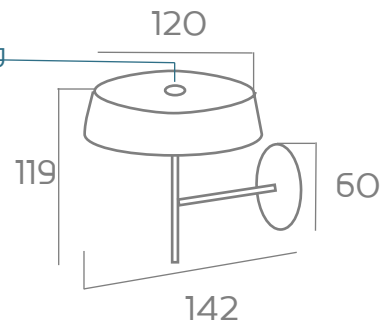

On / Off

Switch Dimming