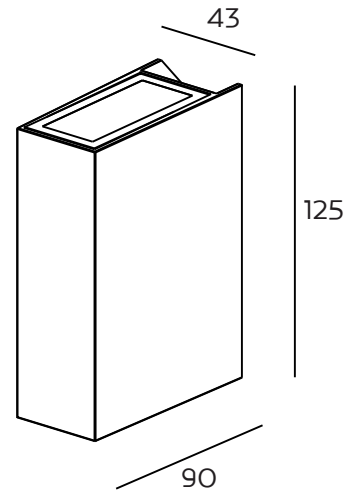

Code	H116 (Dark Gray) / H216 (White)
Power (Watts)	2x4W (8W)
Color Temperature	3000K
Lumen	320lm
Beam Angle	50°
CRI ≥	80
IP Level	54
Input Voltage	220-240V
Main Material	Die-Cast Aluminum
Body Color	Dark Gray / White