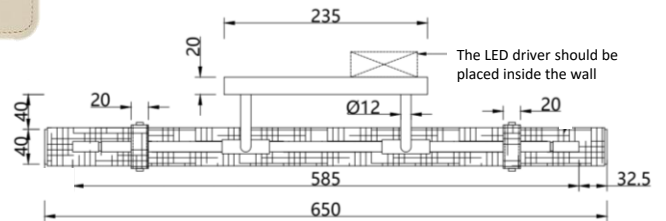

Code	JH034 (Snow White Leather) / JH035 (Honey Leather)
Power (Watts)	12W
Light Source	LED bulb
Color Temperature	3000K
IP Level	IP20
Dimension	W650*E100*H180MM
Main Material	Stainless steel + Leather
Body Color	Brushed dark bronze + Honey Leather / Snow White Leather