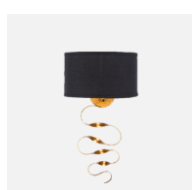

نوران
NOORAN

WALL MOUNTED DATASHEET

APR - 2026

Wall-mounted Light

Wall-mounted Light

Code	LC119 (BLK) / LC197 (WHT)
Power (Watts)	3.2W
Light Source	LED Teen
Color Temperature	3000K
Lumen	242lm
Beam Angle	38°
CRI\geq	90
IP Level	54
Input Voltage	230V
Main Material	Die-Cast Aluminum
Body Color	Black / White