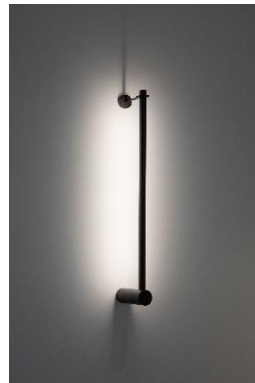

Code	N1027 (1000mm)
Power (Watts)	14W
Color Temperature	3000K
Beam Angle	120°
IP Level	20
Voltage	DC 24 V
Main Material	Aluminum
Body Color	BLACK / WHITE