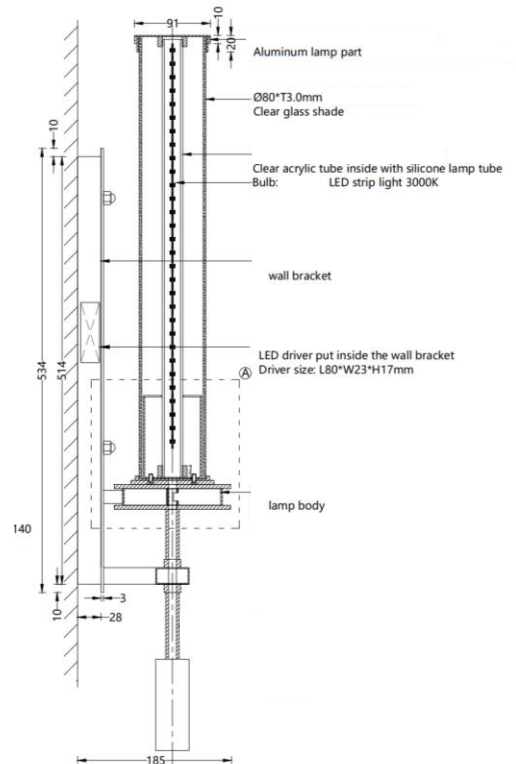

Code	JH017 (Brass) / JH018 (Black)
Power (Watts)	8W
Light Source	LED
Color Temperature	3000K
IP Level	IP20
Main Material	Steel + Glass
Body Color	Brass / Black