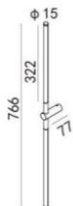

LED Power 6W