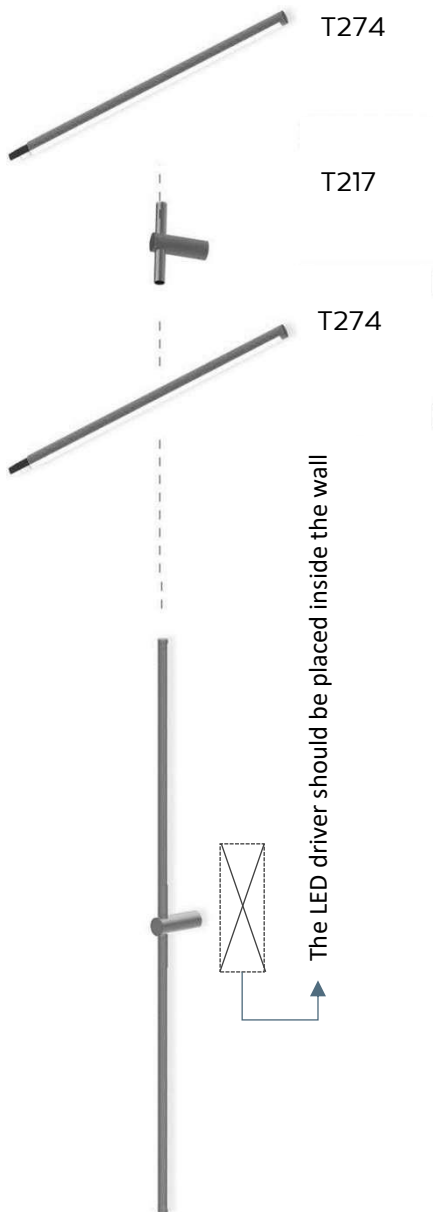

Description of Accessories

LED Power 6W

Colour Temp	Luminous
2700/3000K	700lm
4000/5000K	750lm

Light distribution for 3000k

LED Power 5W

Colour Temp	Luminous
2700/3000K	550lm
4000/5000K	600lm

Light distribution for 3000k