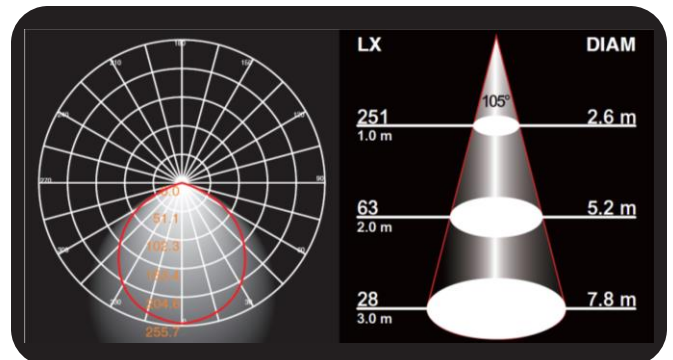

Code	H155 (Dark Gray) H156 (White)
Power (Watts)	7W
Color Temperature	3000K
Lumen	555lm
Beam Angle	105°
CRI ≥	80
IP Level	65
Input Voltage	220-240V
Main Material	Die-Cast Aluminum
Body Color	Dark Gray / White