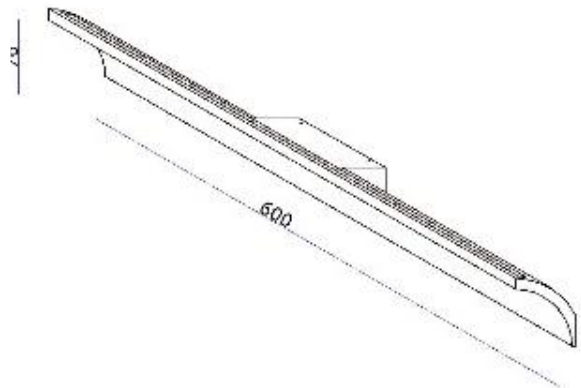

Code	LC221 (40cm) / LC222 (60cm)
Power (Watts)	AC10W / AC15W
Light Source	Edison LED
Color Temperature	3000K
Lumen	1208lm / 1350lm
CRI$\geq$	90
IP Level	20
Input Voltage	220V
Main Material	Die-Cast Aluminum
Body Color	Foggy Nickel