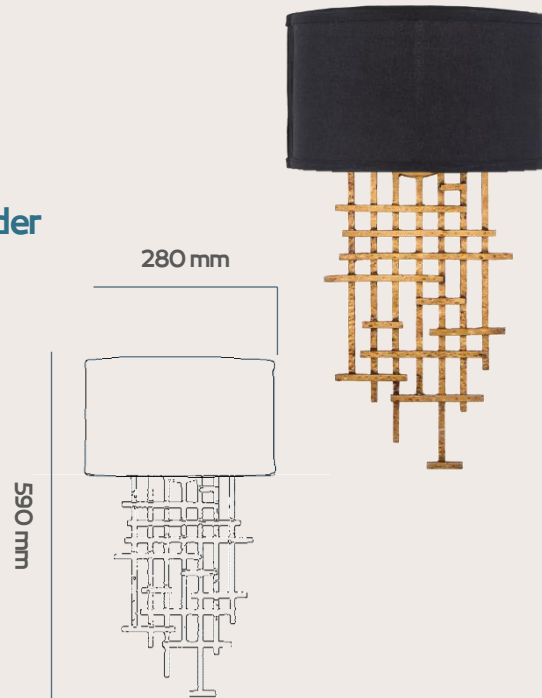

Code	N2004
Base	1xE14
Main Material	Iron
Shade Material	Fabric
Body Color	Gold
Shade Color	Free to Order
IP Level	20