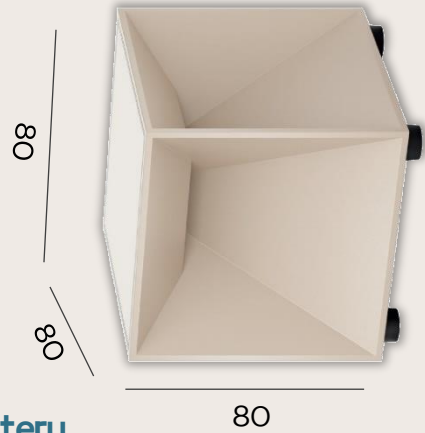

Code	Cubox Mini
Power (Watts)	2.2W
Color Temperature	3000K/2700K
Body Material	Die-Cast Aluminum
IP Level	54
CRI $\geq$	80
Work Time	8-9h
Charge Time	4-5h
Battery	1x3000mAh Lithium Battery
Dimmable	Touch Switch
Body Color	Sand