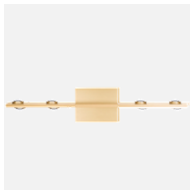

نوران
NOORAN

WALL MOUNTED DATASHEET

APR - 2026

Wall-mounted Light

Wall-mounted Light

Code	LC119 (BLK) / LC197 (WHT)
Power (Watts)	3.2W
Light Source	LED Teen
Color Temperature	3000K
Lumen	242lm
Beam Angle	38°
CRI\geq	90
IP Level	54
Input Voltage	230V
Main Material	Die-Cast Aluminum
Body Color	Black / White