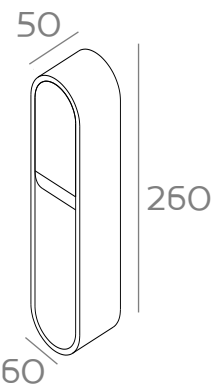

Code	LC140
Power (Watts)	5W
Color Temperature	3000K
Lumen	175.47lm
Light Source	Edison LED
CRI$\geq$	90
IP Level	20
Beam Angle	125.4°
Main Material	Aluminum
Body Color	White