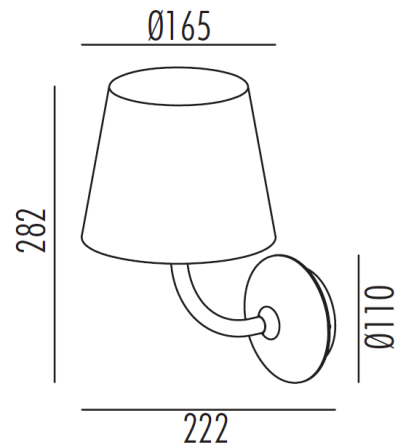

Code	H155 (Dark Gray) H156 (White)
Power (Watts)	7W
Color Temperature	3000K
Lumen	555lm
Beam Angle	105°
CRI ≥	80
IP Level	65
Input Voltage	220-240V
Main Material	Die-Cast Aluminum
Body Color	Dark Gray / White