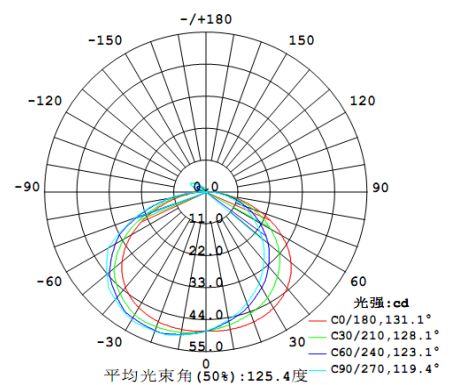

LUMINOUS INTENSITY DISTRIBUTION DIAGRAM