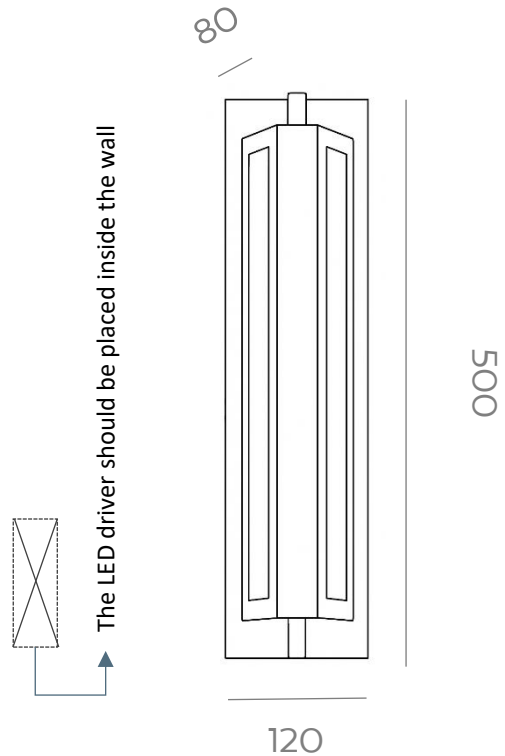

Code	JH004
Power (Watts)	6W
Light Source	LED
IP Level	IP20
Color Temperature	3000K
Main Material	Steel + Acrylic Shade
Body Color	Black