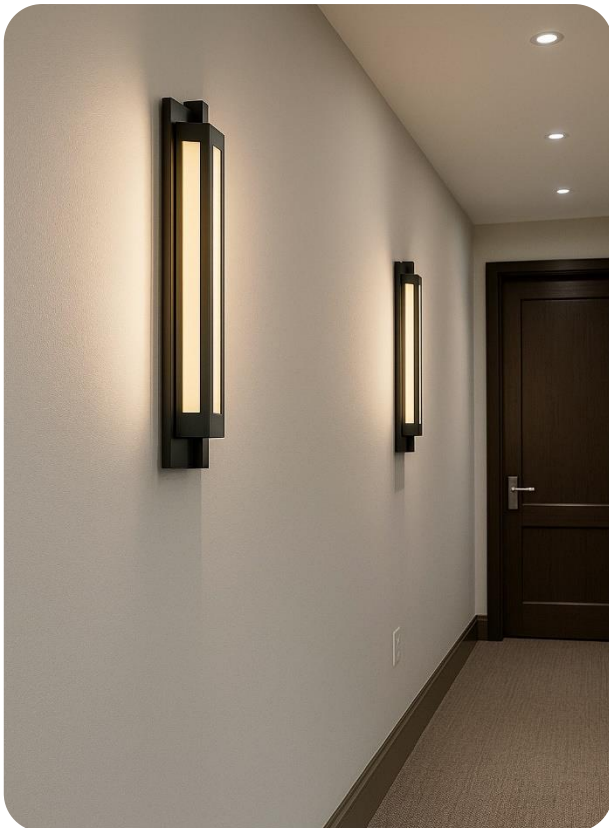

Code	JH004
Power (Watts)	6W
Light Source	LED
IP Level	IP20
Color Temperature	3000K
Main Material	Steel + Acrylic Shade
Body Color	Black