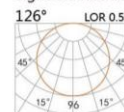

Colour Temp	Luminous
2700/3000K	550lm
4000/5000K	600lm

Light distribution for 3000k