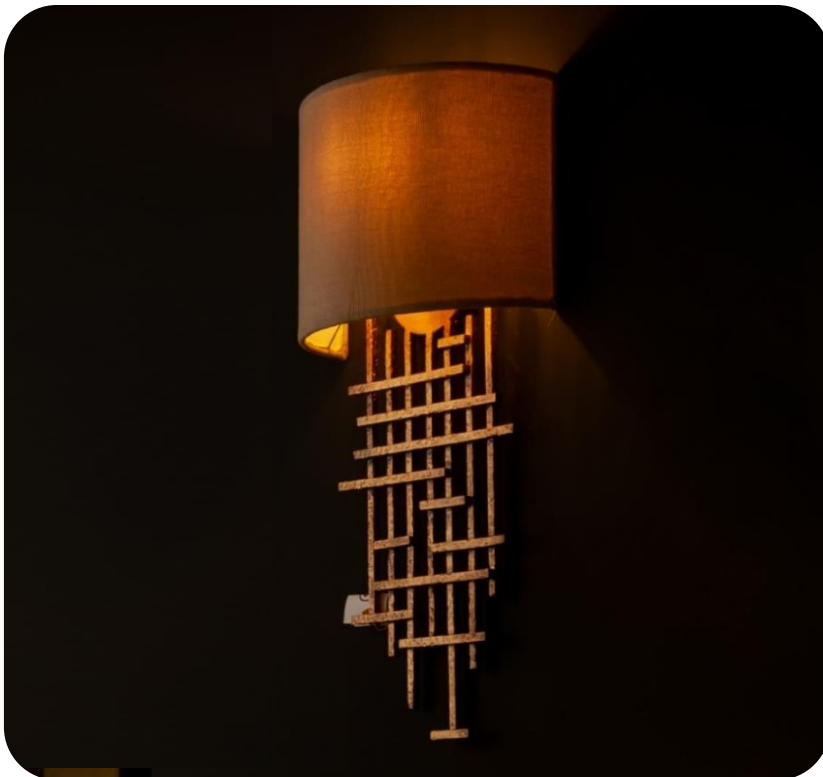

Code	N2004
Base	1xE14
Main Material	Iron
Shade Material	Fabric
Body Color	Gold
Shade Color	Free to Order
IP Level	20