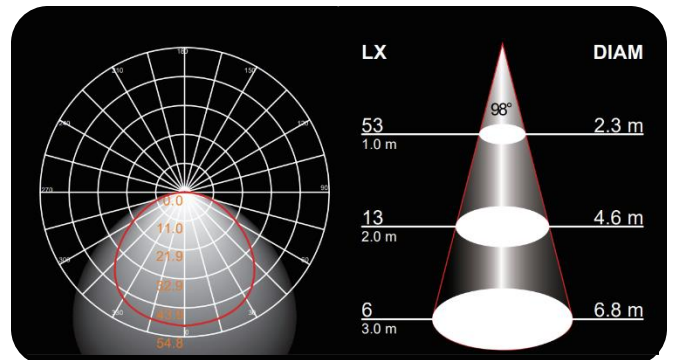

On / Off

Switch Dimming