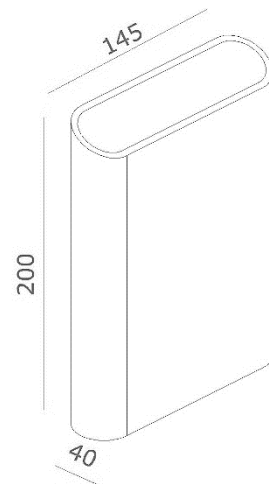

Code	LC220 (Dimmable)
Power (Watts)	2x6W
Color Temperature	3000K
Lumen	1050lm
Light Source	Teen LED
CRI$\geq$	90
IP rating	65
Main Material	Die-Cast Aluminum
Body Color	Matt Black