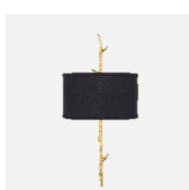

نوران
NOORAN

WALL MOUNTED DATASHEET

APR - 2026

Wall-mounted Light

Wall-mounted Light

Code	LC119 (BLK) / LC197 (WHT)
Power (Watts)	3.2W
Light Source	LED Teen
Color Temperature	3000K
Lumen	242lm
Beam Angle	38°
CRI\geq	90
IP Level	54
Input Voltage	230V
Main Material	Die-Cast Aluminum
Body Color	Black / White