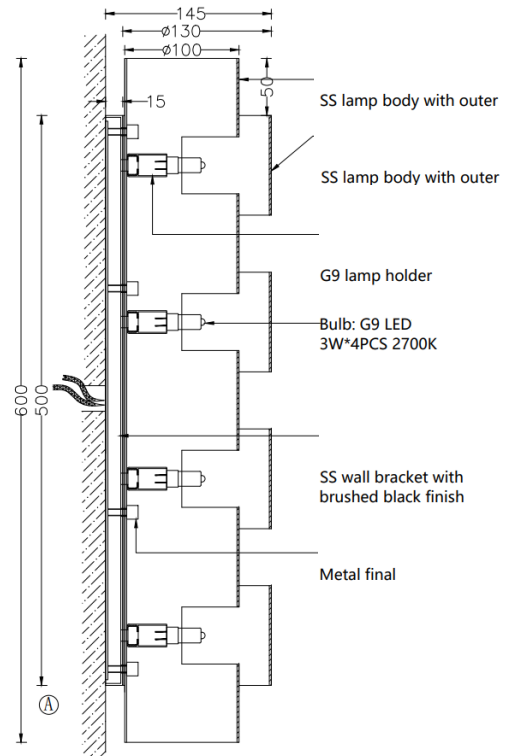

Code	JH001
Power (Watts)	4x3W (12W)
Light Source	G9
Color Temperature	3000K
IP Level	IP20
Main Material	Steel + Glass
Body Color	Black + Rose Gold