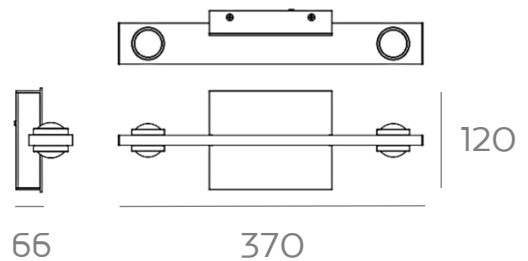

Code	C260 (GOLD)
Power (Watts)	4x2.75W (11W)
Color Temperature	3000K
Lumen	840lm
LED Rated Life	50000h
CRI_≥	90
IP Level	20
Voltage	100-130V
Main Material	Aluminum
Body Color	Gold