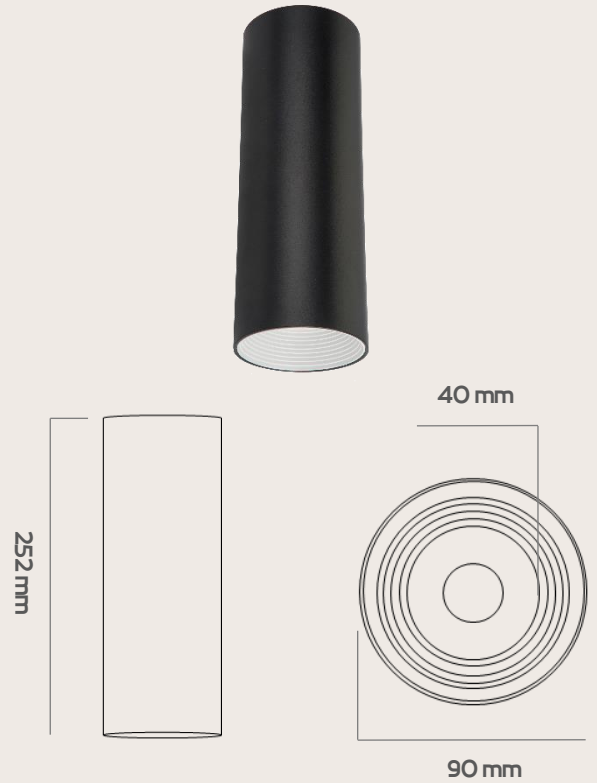

Code	N1009
Base	GU10
Power(Watts)	2X6W (12W)
Lumen	2x550lm
Lamp Holder	Ceramic
Light Source	GU10
Beam Angle	35°
Color Temperature	3000K
CRI \geq	80
IP Level	20
Main Material	Aluminum
Body Color	BLK / WHT

Code	N1014
Base	GU10
Power(Watts)	2X6W (12W)
Lumen	2x550lm
Lamp Holder	Ceramic
Light Source	GU10
Beam Angle	35°
Color Temperature	3000K
CRI \geq	80
IP Level	20
Main Material	Aluminum, Plastic
Reflector Color	WHT
Body Color	BLK / WHT

Code	C257 / C258 / C259
Power (Watts)	14W / 21W / 24W
Length	600MM / 750MM / 900MM
Lumen	1400lm / 2100lm / 2400lm
Color Temperature	3000K
CRI_≥	90
IP Level	20
Main Material	PC + Aluminum
Body Color	Gold + Black