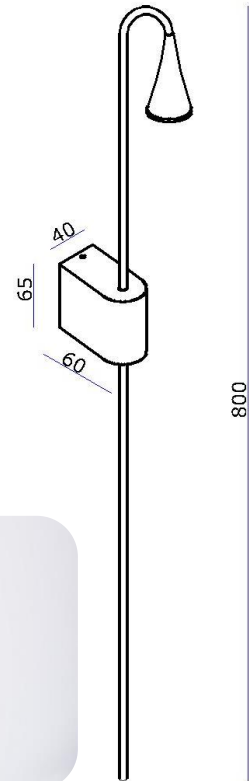

نوران
NOORAN

WALL MOUNTED DATASHEET

APR - 2026

Wall-mounted Light

Wall-mounted Light

Code	LC119 (BLK) / LC197 (WHT)
Power (Watts)	3.2W
Light Source	LED Teen
Color Temperature	3000K
Lumen	242lm
Beam Angle	38°
CRI\geq	90
IP Level	54
Input Voltage	230V
Main Material	Die-Cast Aluminum
Body Color	Black / White

Code	C265
Power (Watts)	5W
Color Temperature	3000K
Lumen	500lm
CRI_≥	90
IP Level	20
Input Voltage	220V
Main Material	ABS
Body Color	White

115

57

Code	H200
Power (Watts)	2.2W
Color Temperature	3000K
Body Material	Die-Cast Aluminum
IP Level	54
CRI \geq	84
Work Time	12h
Charge Time	5-8h
Battery	2x2200mAh Lithium Battery
Dimmable	Touch Switch
Body Color	Black

Code	H196
Power (Watts)	2.2W
Color Temperature	3000K
Lumen	195lm
Beam Angle	98°
CRI_≥	85
IP Level	54
Work Time	12h
Charge Time	5-7h
Battery	2x2200mAh Lithium Battery
Main Material	Die-Cast Aluminum
Body Color	Shining Black